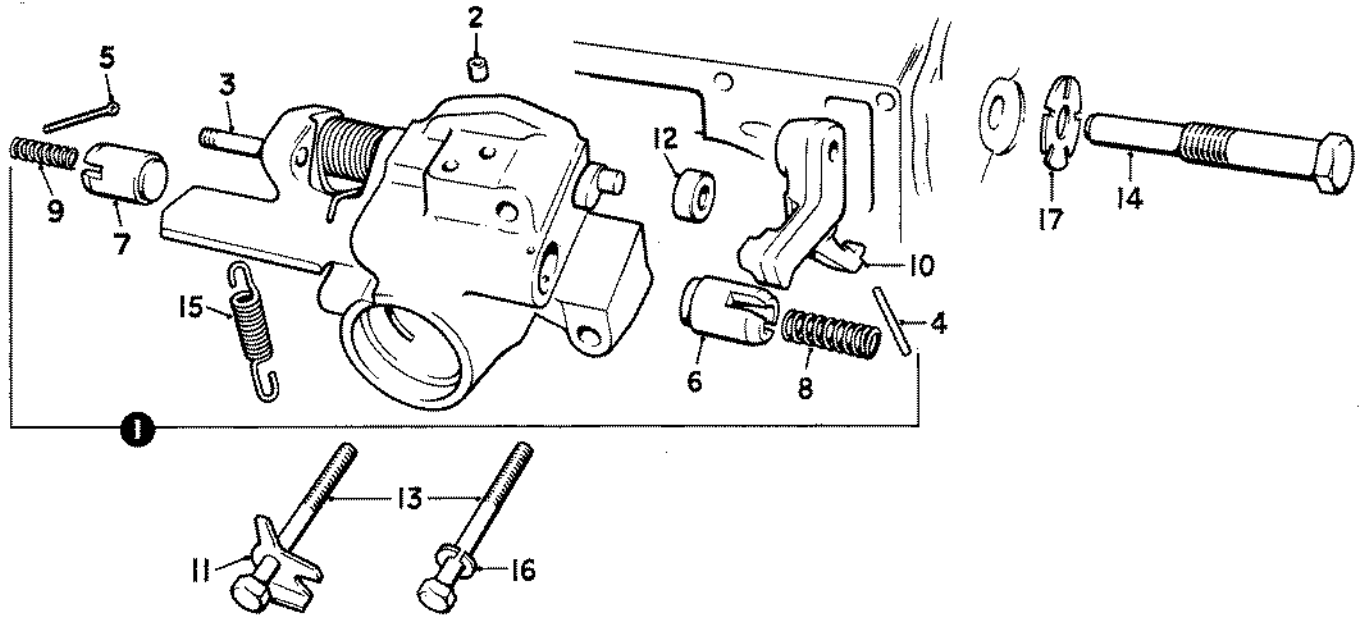

**SECTION K.**

**PARKING BRAKE**

**GEARBOX SERIES**

**PAGE**

**TITLE**

**PARKING BRAKE**

**ALL**

**K.I**

Ref.	Part No.	Description	No. off
(1)	UG.3046	BRACKET, PARKING BRAKE—ASSY.	1
(2)	UG.244	Plug, blanking	3
(3)	UG.1895	Pin, pawl	1
(4)	UG.600	Pin, dowel	1
(5)	UG.431	Pin, stop, piston	1
(6)	UG.384	Piston, parking blocker	1
(7)	UG.434	Piston, reverse blocker	1
(8)	UG.382	Spring, parking blocker piston	1
(9)	UG.338	Spring, reverse blocker piston	1
(10)	UG.327	PAWL, parking brake	1
(11)	UG.364	RETAINER, stop pin	1
(12)	UG.219	ROLLER, pawl crank	1
(13)	UA.163/R	SCREW, bracket to casing	2
(14)	UG.328	SCREW, pawl to casing	1
(15)	UG.742	SPRING, return	1
(16)	K.9009/R	WASHER, screw, bracket to casing	1
(17)	UG.156	WASHER, tab, screw, pawl	1