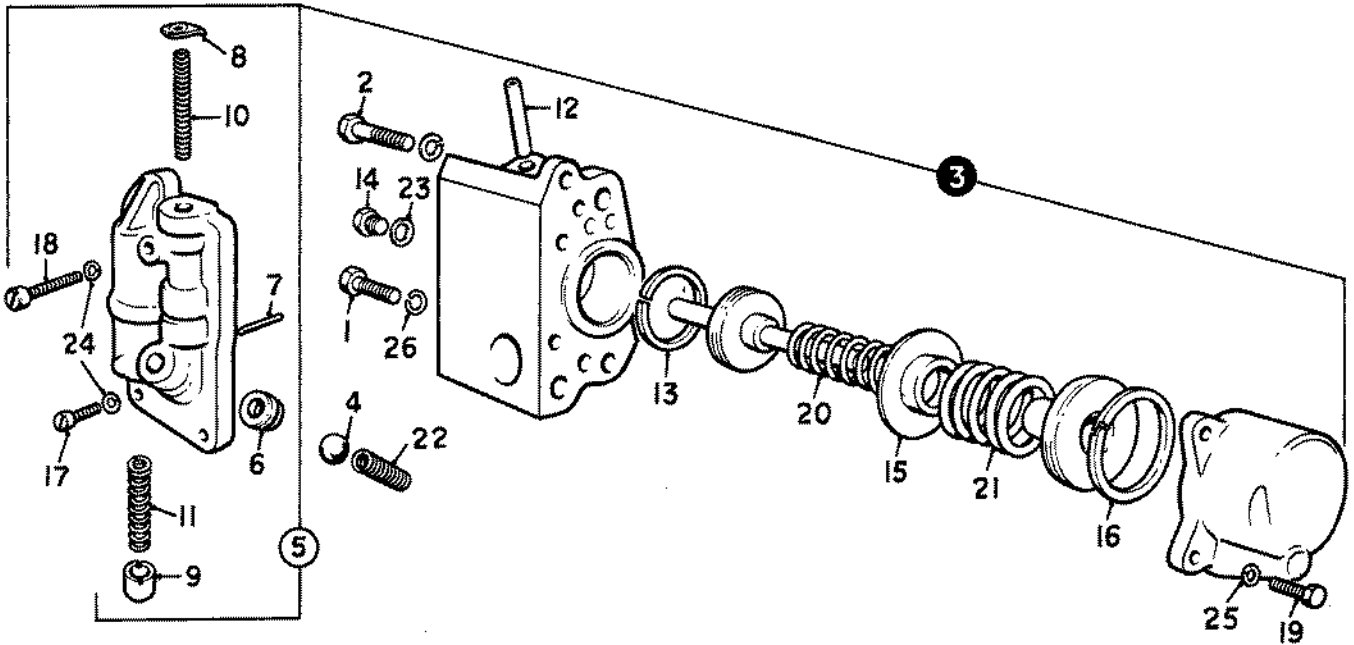

**SECTION F.**

**FRONT SERVO**

**TITLE**

**GEARBOX SERIES**

**PAGE**

**FRONT SERVO**

**ALL**

**E.I**

Ref.	Part No.	Description	No. off
(1)	UA.206/R	Screw, servo to gearbox	1
(2)	UA.214/R	Screw, servo to gearbox	1
(3)	UG.1484	SERVO, FRONT—ASSY.	1
(4)	RG.6627	Ball, non-return valve	1
(5)	R.6003	BODY, VALVE, FRONT SERVO— ASSY.	1
(6)	UG.1305	Sleeve, valve ball	1
(7)	UG.628	Pin, spring retainer	1
(8)	UG.622	Plate, exhaust valve spring	1
(9)	UG.371	Retainer, quick release valve spring	1
(10)	UG.254	Spring, main exhaust valve	1
(11)	UG.720	Spring, quick release valve	1
(12)	UG.190	Pipe, rear to front servo	1
(13)	UG.185	Ring, front band apply piston.	1
(14)	UA.1155/R	Plug, blanking	1
(15)	UG.626	Retainer, return springs	1
(16)	UG.627	Ring, band release piston	1
(17)	UG.647	Screw, valve body	2
(18)	UG.718	Screw, valve body	1
(19)	UA.103/R	Screw, band release cylinder	3
(20)	UG.727	Spring, compensator piston return	1
(21)	UG.726	Spring, band release piston return	1
(22)	UG.298	Spring, non-return valve ball	1
(23)	KB.1078	Washer, joint, blanking plug	1
(24)	K.9006/R	Washer, screw, valve body	3
(25)	K.9008/R	Washer, screw, band release cylinder	3
(26)	K.9010/R	Washer, screw, front servo	2

**FRONT SERVO**