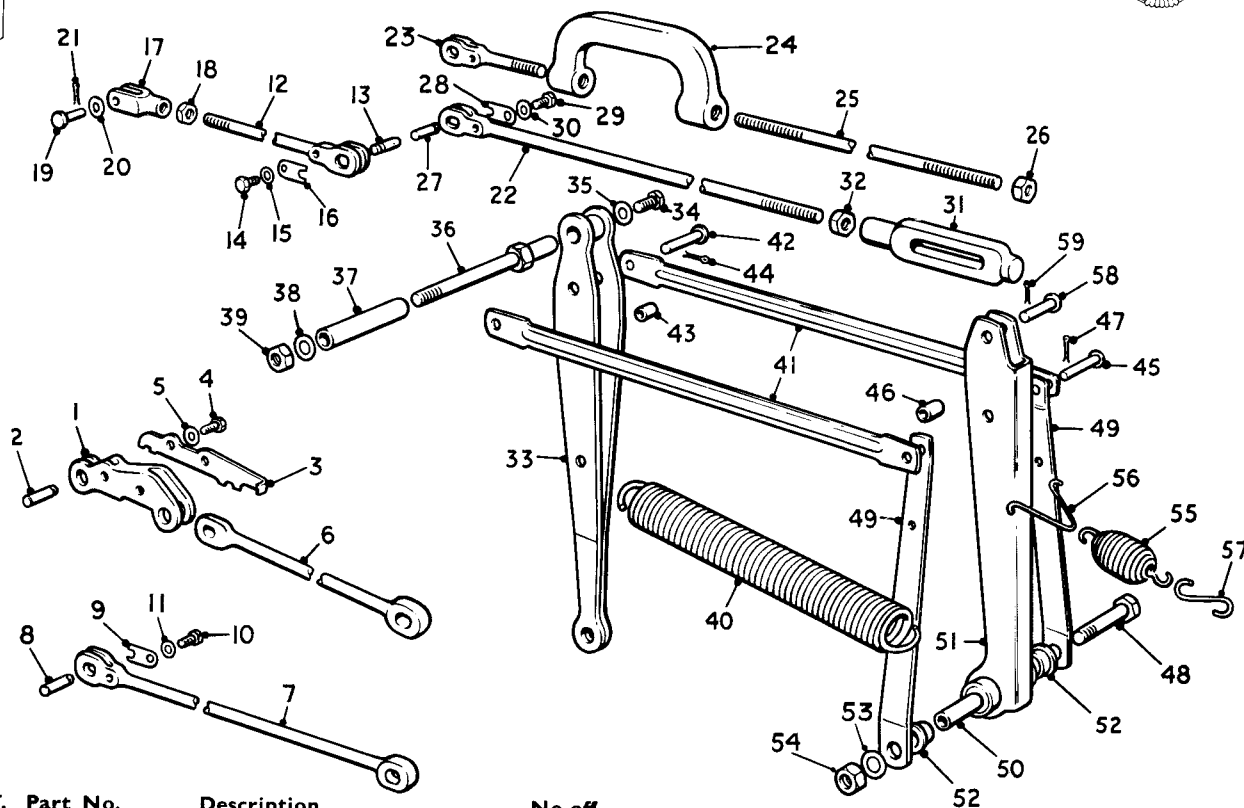

SPARES schedule

SILVER CLOUD AND BENTLEY 'S' TYPE

Ref.	Part No.	Description	No off	Ref.	Part No.	Description	No off
(1)	RG.8028	Link, forward, take-off lever	1	(30)	K.4404/Z	Washer, setscrew	1
(2)	GB.5086	Pin, locating	2	(31)	UG.1264	Link rod	1
(3)	RG.8027	Stop, lever	1	(32)	UA.351/Z	Nut, link	1
(4)	KC.151/Z	Screw, stop	2	(33)	UG.1196	Lever, operating, handbrake linkage	1
(5)	K.4404/Z	Washer, screw	2	(34)	UA.102/Z	Setscrew, fulcrum pin	1
(6)	UG.2454	Rod, forward take-off	1	(35)	UA.1251/Z	Washer, setscrew	1
(7)	UG.2582	Rod, reverse take-off	1	(36)	UG.1206	Pin, fulcrum, handbrake lever	1
(8)	GB.5086	Pin, locating	1	(37)	UG.925	Distance piece	1
(9)	GB.5085	Plate, locking	1	(38)	UA.1252/Z	Washer, fulcrum pin	1
(10)	KC.151/Z	Screw, plate	1	(39)	UA.352/Z	Nut, fulcrum pin	1
(11)	K.4404/Z	Washer, screw	1	(40)	UB.1534	Spring, return, handbrake lever	1
(12)	UG.986	Rod, servo to operating lever	1	(41)	UG.1200	Link, connecting, handbrake lever	2
(13)	GB.5086	Pin, locating	1	(42)	K.6513/Z	Pin, plain	1
(14)	UA.1501/Z	Setscrew, pin	1	(43)	UG.1199	Distance piece	1
(15)	K.4404/Z	Washer, setscrew	1	(44)	K.4608/Z	Split pin	1
(16)	GB.5085	Plate, locking	1	(45)	K.6515/Z	Pin, plain, fulcrum lever	1
(17)	UG.1184	Jaw, rod, operating lever	1	(46)	UG.913	Distance piece, fulcrum lever	1
(18)	UA.351/Z	Nut, jaw	1	(47)	K.4608/Z	Split pin	1
(19)	K.6507/Z	Pin, plain jaw	1	(48)	UA.162/Z	Bolt, fulcrum lever to bracket	1
(20)	UR.2630	Washer, tension	1	(49)	UG.3042	Fulcrum operating levers	2
(21)	K.4608/Z	Pin, split	1	(50)	UG.3033	Distance piece, levers	1
(22)	UG.1265	Rod, servo to fulcrum lever (Except Bentley "S" with Synchro gearbox)	1	(51)	UG.3031	FULCRUM LEVER ASSY.	1
(23)	UG.2011	Rod, servo to cranked rod	1	(52)	RF.7381	Bush, "Oilite"	1
(24)	UG.1998	Rod, cranked	1	(53)	UA.1252/Z	Washer, bolt	1
(25)	UG.2012	Rod, cranked rod to fulcrum lever	1	(54)	UA.352/Z	Nut, bolt	1
(26)	UA.351/Z	Nut, rods ("Continental" with Synchro gearbox only)	2	(55)	RE.17032	Spring, anti-rattle, levers	1
(27)	GB.5086	Pin, locating servo lever	1	(56)	UG.917	Hook, spring to lever	1
(28)	GB.5085	Plate, locking, servo lever	1	(57)	UG.1266	Hook, spring to frame	1
(29)	UA.1501/Z	Setscrew, plate	1	(58)	K.6508/Z	Pin, plain, fulcrum levers	1
				(59)	K.4608/Z	Split pin	1

Silver Cloud ... SHF-77 onwards
Bentley ... FD-109 onwards

SERVO LEVERS, RODS AND LINKAGES