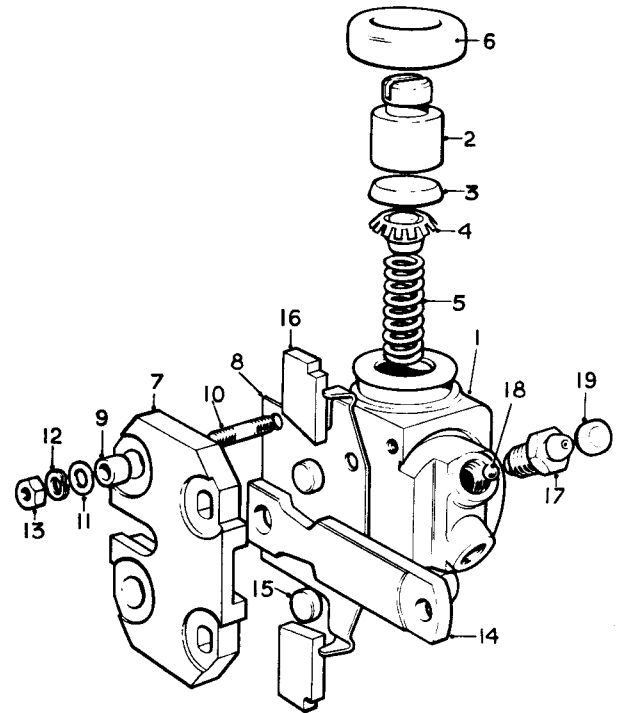

BRAKES - REAR

SPARES schedule

SILVER CLOUD AND BENTLEY 'S' TYPE

Ref.	Part No.	Description	No off
	UG.2747	WHEEL CYLINDER ASSY. R.H.	1
	UG.2748	WHEEL CYLINDER ASSY. L.H.	1
	UG.2725	Cylinder unit	1
(1)	UG.2464	Body	1
(2)	UG.1149	Piston	1
(3)	UG.2729	Seal	1
(4)	UG.2726	Spreader	1
(5)	UG.1146	Spring	1
(6)	UG.1150	Boot, rubber	2
(7)	UG.1227	Tappet guide	1
(8)	UG.1228	Sandwich plate	1
(9)	UG.3462	Distance piece, tappet guide	4
(10)	UG.2068	Stud, body	4
(11)	K.4404/Z	Washer, stud	4
(12)	K.9006/Z	Washer, spring stud	4
(13)	K.4307/Z	Nut, stud	4
(14)	UG.3664	Draw link, R.H.	1
	UG.3665	Draw link, L.H.	1
(15)	UG.863	Roller, tappet guide	2
(16)	UG.861	Tappet	2
(17)	UG.1175	Bleed screw	1
(18)	UG.1181	Ball, valve	1
(19)	UG.2427	Dust cap, bleed screw	1
	CD.1204	KIT, SERVICE, WHEEL CYL.	1
(6)	UG.1150	Boot, rubber	2
(5)	UG.1146	Spring	1
(3)	UG.2729	Seal	2
(4)	UG.2726	Spreader	2
(19)	UG.2427	Dust cap	1
(18)	UG.1181	Ball, valve	1
	UG.795	ADJUSTER UNIT, ASSY.	1
(20)	UG.797	Plunger, R.H.	1
(21)	UG.798	Plunger, L.H.	1
(22)	UG.759	Housing	1
(23)	UG.760	Cone, adjuster	1