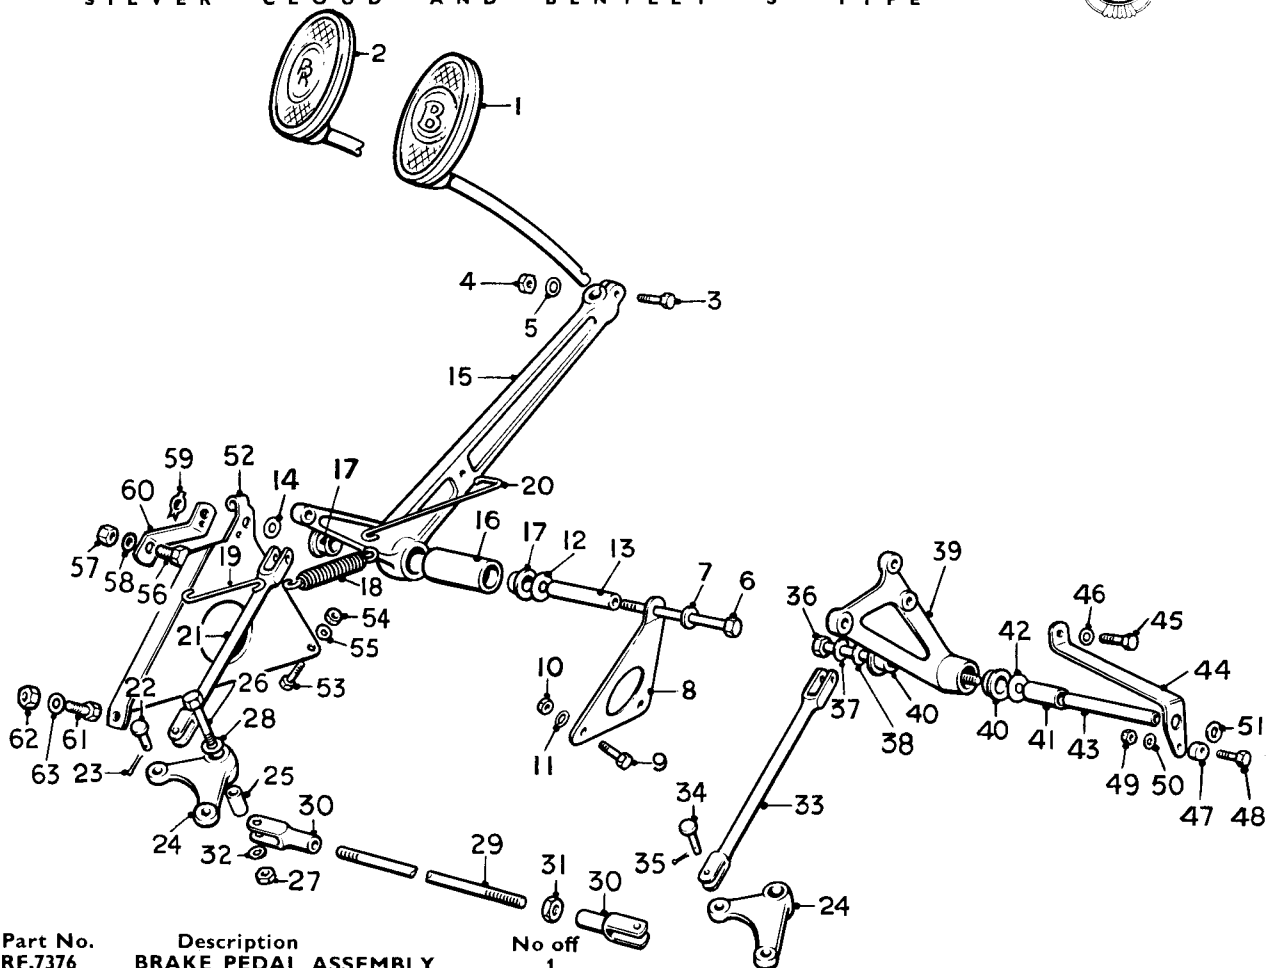

SPARES schedule

SILVER CLOUD AND BENTLEY 'S' TYPE

Ref.	Part No.	Description	No off
(1)	RF.7376	BRAKE PEDAL ASSEMBLY	1
(2)	UR.946	BRAKE PEDAL ASSEMBLY	1
		(Bentley)	
		(Silver Cloud)	
(3)	UA.157/Z	Bolt, pedal stem	1
(4)	UA.302/Z	Nut, bolt	1
(5)	UA.1252/Z	Washer, bolt	1
(6)	UR.1465	Bolt, pivot	1
(7)	UA.1252/Z	Washer, bolt	1
(8)	UR.933	Plate, support	1
(9)	UA.152/Z	Bolt, support plate	2
(10)	UA.302/Z	Nut, bolt	2
(11)	UA.1252/Z	Washer, bolt	2
(12)	UG.900	Washer, pivot	1
(13)	UR.931	Tube, distance, lever	1
(14)	UG.900	Washer, pivot	1
	UR.949	BRAKE PEDAL LEVER ASSY.	1
(15)	UR.930	Lever	1
(16)	UR.932	Tube	1
(17)	RF.7381	Bush	2
(18)	GB.5097	Spring, pull-off	1
(19)	RG.3446	Link, pull-off spring	1
(20)	UR.942	Link, pedal to spring	1
(21)	UR.934	Link, bellcrank lever to brake lever	1
(22)	K.6507/Z	Pin, jaw	2
(23)	K.4608/Z	Pin, split	2
(24)	UR.935	Lever, bellcrank, inter.	2
(25)	UR.952	Tube, distance, bellcranks	2
(26)	UA.161/Z	Bolt, levers	2
(27)	UA.302/Z	Nut, bolt	2
(28)	UA.1252/Z	Washer, bolt	2
(29)	UR.936	Rod, inter	1
(30)	UG.1184	Jaw, levers	2

Ref.	Part No.	Description	No off
(31)	UA.351	Nut, jaw	1
(32)	K.4410/Z	Washers	2
(33)	UR.934	Link, connecting, 2nd inter lever	1
(34)	K.6507/Z	Pin, jaw	4
(35)	K.4608/Z	Pin, split, levers	4
(36)	UR.2483	Bolt, pivot	1
(37)	UA.1252/Z	Washer, bolt	1
(38)	UG.900	Washer, pivot	1
	UR.950	LEVER, BELLCRANK, ASSY.	1
(39)	UR.937	Lever	1
(40)	RF.7381	Bush	2
(41)	UR.945	Piece, distance, lever	1
(42)	UG.900	Washer, pivot	1
(43)	UR.941	Piece, distance, stop lamp lever	1
(44)	UR.944	Lever, stop lamp	1
(45)	UA.102/Z	Bolt, lever	1
(46)	UA.1251/Z	Washer lever	1
(47)	UR.943	Cam, operating	1
(48)	KC.173/Z	Bolt, cam	1
(49)	K.4307/Z	Nut, bolt	1
(50)	K.4404/Z	Washer, nut	1
(51)	FW.991	Washer, pivot	1
(52)	UR.2479	Bracket, pedal pivot	1
(53)	UA.152/Z	Bolt, bracket	1
(54)	UA.302/Z	Nut, bolt	1
(55)	UA.1252/Z	Washer, nut	1
(56)	UA.151/Z	Bolt, stay	1
(57)	UA.352/Z	Nut, stay	1
(58)	UA.1252/Z	Washer, stay	1
(59)	UR.2482	Washer, tab, bracket	1
(60)	UR.2480	Bracket, support, pedal pivot	1
(61)	UA.102/Z	Bolt, support bracket	1
(62)	UA.301/Z	Nut, Bolt	1
(63)	UA.1251/Z	Washer, bolt	1

Silver Cloud ..... LSGE-476 onwards
Silver Cloud L.W.B. .... BLC-33 onwards
Bentley ..... FD-41 onwards
Bentley L.W.B. .... ALB-17 onwards
Continental ..... FM-5 onwards

BRAKE PEDAL, L.C. CARS

PAGE NO.