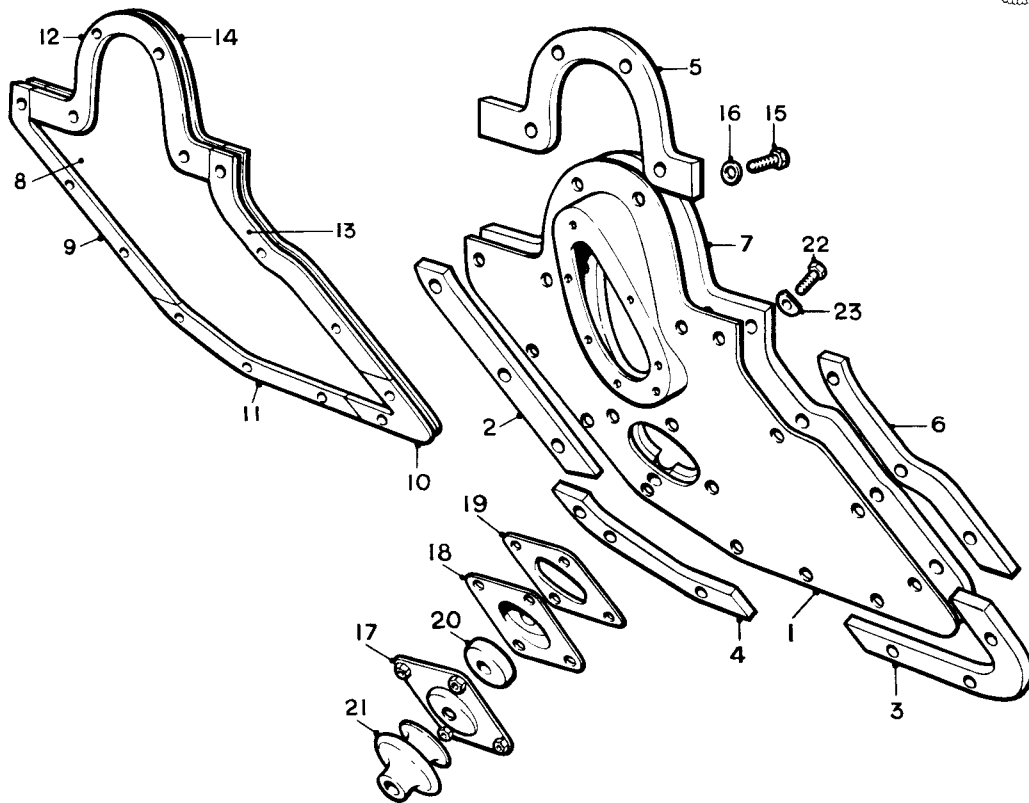

Ref.	Part No.	Description	No off
(1)	UR.1058	PLATE, PEDAL GAP, ASSY.	1— Standard
	UR.2087	PLATE, PEDAL GAP, ASSY.	1— When horn foot switch is fitted
(2)	UR.1011	Seal, top	1
(3)	UR.1012	Seal, upper, R.H.	1
(4)	UR.2614	Seal, lower, R.H.	1
(5)	UR.1014	Seal, bottom	1
(6)	UR.1015	Seal, L.H.	1
(7)	UR.1057	Felt	1
	UR.2087	PLATE, PEDAL GAP, MOD. ASS.	1
	K.1804/Z	Screw, footswitch	3
	K.4446/Z	Washer, screw	3
	K.4005/Z	Nut, screw	3
(8)	UR.3341	PLATE, BLANKING, ASSY. L.C.	1
	UR.1062	PLATE, BLANKING, ASSY. R.C.	1
(9)	UR.1011	Seal, top	1
(10)	UR.1012	Seal, upper, R.H.	1
(11)	UR.2614	Seal, lower, R.H.	1
(12)	UR.1014	Seal, bottom	1
(13)	UR.1015	Seal, L.H.	1
(14)	UR.1061	Felt	1
	UR.4649	PLATE, BLANKING, MOD. ASS.	1
	UA.101/Z	Bolt, compressor to plate	2
	K.4407/Z	Washer, bolt	2
(15)	CS.30542/Z	Screw, plates to dash	35— L.C.
	CS.30542/Z	Screw, plates to dash	34— R.C.
	CS.30545/Z	Screw, plates to dash	1
(16)	KB.3905/Z	Washer, screw	36
	K.4307/Z	Nut, pedal to speedo-drive, bkt.	1
	K.4404/Z	Washer, nut	1

PEDAL GAP PLATE

(Standard Bodies)

SPARES schedule

SILVER CLOUD AND BENTLEY 'S' TYPE

Ref.	Part No.	Description	No off
(1)	UR.2024	PLATE, PEDAL GAP, ASSY.	1
(2)	UR.2032	Seal, side, R.H.	1
(3)	UR.2033	Seal, lower, L.H.	1
(4)	UR.2034	Seal, lower, R.H.	1
(5)	UR.2085	Seal, upper	1
(6)	UR.2125	Seal, side L.H.	1
(7)	UR.2035	Felt	1
(8)	UR.3338	PLATE, BLANKING, ASSY. L.C.	1
	UR.2025	PLATE, BLANKING, ASSY. R.C.	1
(9)	UR.2032	Seal, side, R.H.	1
(10)	UR.2033	Seal, lower, L.H.	1
(11)	UR.2034	Seal, lower, R.H.	1
(12)	UR.2085	Seal, upper	1
(13)	UR.2125	Seal, side, L.H.	1
(14)	UR.2026	Felt	1
(15)	CS.30542/Z	Screw, plates to dash	29
(16)	KB.3905/Z	Washer, screw	30
(17)	373/235	Housing, bottom, pedal, L.C.	1
	373/234	Housing, bottom, pedal, R.C.	1
(18)	173/528	Housing, top, pedal, L.C.	1
	173/494	Housing, top, pedal, R.C.	1
(19)	UR.1007	Joint, rubber, housings	1
(20)	UR.1009	Seal, felt, housings	1
(21)	UR.1634	Seal, rubber, pedal	1
(22)	CS.30542/Z	Screw, housings	4
(23)	UR.1570	Washer, screws	4