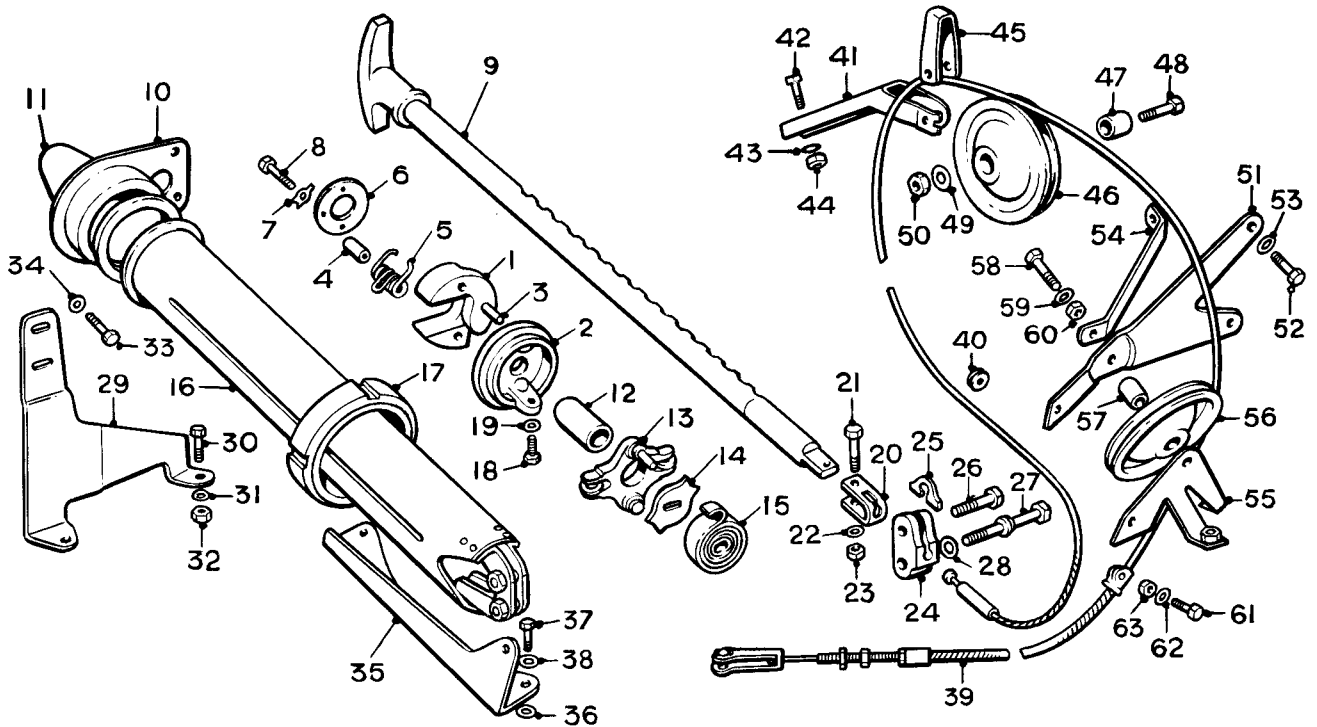

SPARES schedule

SILVER CLOUD AND BENTLEY 'S' TYPE

Ref.	Part No	Description	No off	Ref.	Part No.	Description	No off
	RH.282	HANDBRAKE ASSEMBLY	1	(33)	UA.102/Z	Bolt, handbrake to bracket	2
(1)	RG.5723	Pawl	2	(34)	UA.2052/Z	Washer, bolt	2
(2)	UG.1823	Carrier, pawl	1	(35)	UG.1892	Bracket, lower	1
(3)	RG.5325	Pin	2	(36)	FW.337	Washer, packing	1
(4)	RG.5303	Distance piece, pawl spring	1	(37)	UA.102/Z	Bolt, bracket to panel	2
(5)	RG.6208	Spring	1	(38)	UA.1251/Z	Washer, bolt	2
(6)	RG.5326	Cover plate	1	(39)	UG.1214	Cable Assembly	1
(7)	KB.7103	Washer, tab	1	(40)	RF.5302	Grommet, cable	1
(8)	KC.106/Z	Screw, cover plate	1	(41)	UG.1980	Bracket, pulley, dash	1
(9)	UG.1862	Rod and Handle Assembly	1		UG.1981	Bracket, pulley, dash	(Standard cars)
(10)	UG.1865	Plate and Retainer Assembly	1				(Coachbuilt cars)
(11)	UG.1839	Cover Assembly	1	(42)	UA.152/Z	Bolt, bracket	2
(12)	UG.1821	Stop sleeve	1	(43)	UA.1252/Z	Washer, bolt	2
(13)	UG.1871	Roller carrier Assembly	1	(44)	UA.302/Z	Nut, bolt	2
(14)	UG.1820	Stop plate	1	(45)	UG.1476	Shield, cable	1
(15)	UG.1817	Return spring	1	(46)	UG.1478	Pulley, Assembly	1
(16)	UG.1873	Tube Assembly	1	(47)	UG.1475	Tube, distance	1
(17)	UG.1829	Ring nut	1	(48)	UA.108/Z	Bolt, pulley	1
(18)	K.1907/Z	Screw, tube to carrier	1	(49)	UA.1251/Z	Washer, bolt	1
(19)	K.4404/Z	Washer, screw	1	(50)	UA.301/Z	Nut, bolt	1
(20)	UG.2350	Connector, cable	1	(51)	UG.1483	Bracket, frame, pulley	1
(21)	UA.1551/Z	Screw, connector	1	(52)	UA.102/Z	Bolt, bracket	2
(22)	K.4404/Z	Washer, screw	1	(53)	UA.1251/Z	Washer, bolt	2
(23)	K.4006/Z	Nut, screw	1	(54)	UG.1480	Stay, stiffening	1
(24)	UG.2351	Clamp, conduit	1	(55)	UG.1481	Plate, backing	1
(25)	UG.1833	Spacer, clamp	1	(56)	UG.1478	Pulley, Assembly	1
(26)	UA.105/Z	Bolt, clamp	1	(57)	UG.1475	Tube, distance	1
(27)	UG.1876	Screw, handbrake to bracket	1	(58)	UA.108/Z	Bolt, pulley	1
(28)	UA.1251/Z	Washer, screw	1	(59)	UA.1251/Z	Washer, bolt	1
(29)	UG.1893	Bracket, upper	1	(60)	UA.301/Z	Nut, bolt	1
(30)	UA.102/Z	Bolt, bracket to panel	2	(61)	UA.106/Z	Bolt, conduit abutment	1
(31)	UA.1251/Z	Washer, bolt	2	(62)	UA.1251/Z	Washer, bolt	1
(32)	UA.301/Z	Nut, bolt	2	(63)	UA.301/Z	Nut, bolt	1

HANDBRAKE AND PULLEYS—LC