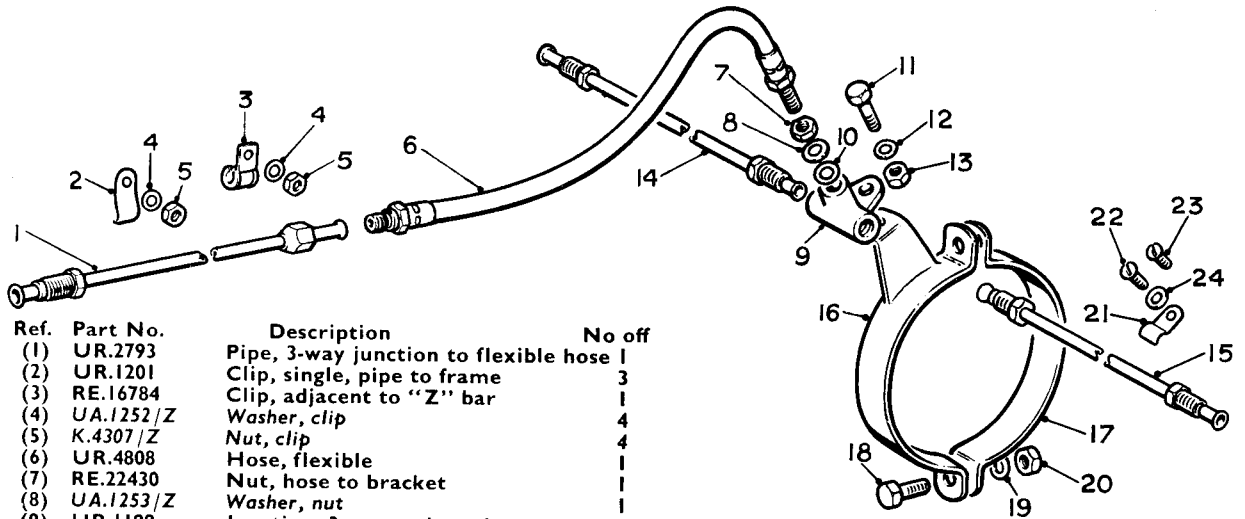

SPARES schedule

SILVER CLOUD AND BENTLEY 'S' TYPE

Ref.	Part No.	Description	No off
(1)	UR.2793	Pipe, 3-way junction to flexible hose	1
(2)	UR.1201	Clip, single, pipe to frame	3
(3)	RE.16784	Clip, adjacent to "Z" bar	1
(4)	UA.1252/Z	Washer, clip	4
(5)	K.4307/Z	Nut, clip	4
(6)	UR.4808	Hose, flexible	1
(7)	RE.22430	Nut, hose to bracket	1
(8)	UA.1253/Z	Washer, nut	1
(9)	UR.1199	Junction, 3-way, axle casing	1
(10)	UR.1200	Washer, sealing hose	1
(11)	UA.204/Z	Bolt, 3-way junction	1
(12)	UA.1253/Z	Washer, bolt	1
(13)	RE.22430	Nut, bolt	1
(14)	UR.2794	Pipe, junction to R.H. brake	1
(15)	UR.2795	Pipe, junction to L.H. brake	1
(16)	UR.2790	Support bracket, clamping strap	1
(17)	UR.2850	Clamping strap, bracket	1
(18)	UA.102/Z	Bolt, strap	2
(19)	UA.1251/Z	Washer, bolt	2
(20)	UA.301/Z	Nut, bolt	2
(21)	UR.1201	Clip, pipe to rear axle	5
(22)	K.1904/Z	Screw, clip	4
(23)	K.1910/Z	Screw, clip	1
(24)	K.4404/Z	Washer, clip	5

**OPERATING PIPES
REAR BRAKES.
("CONTINENTAL")**