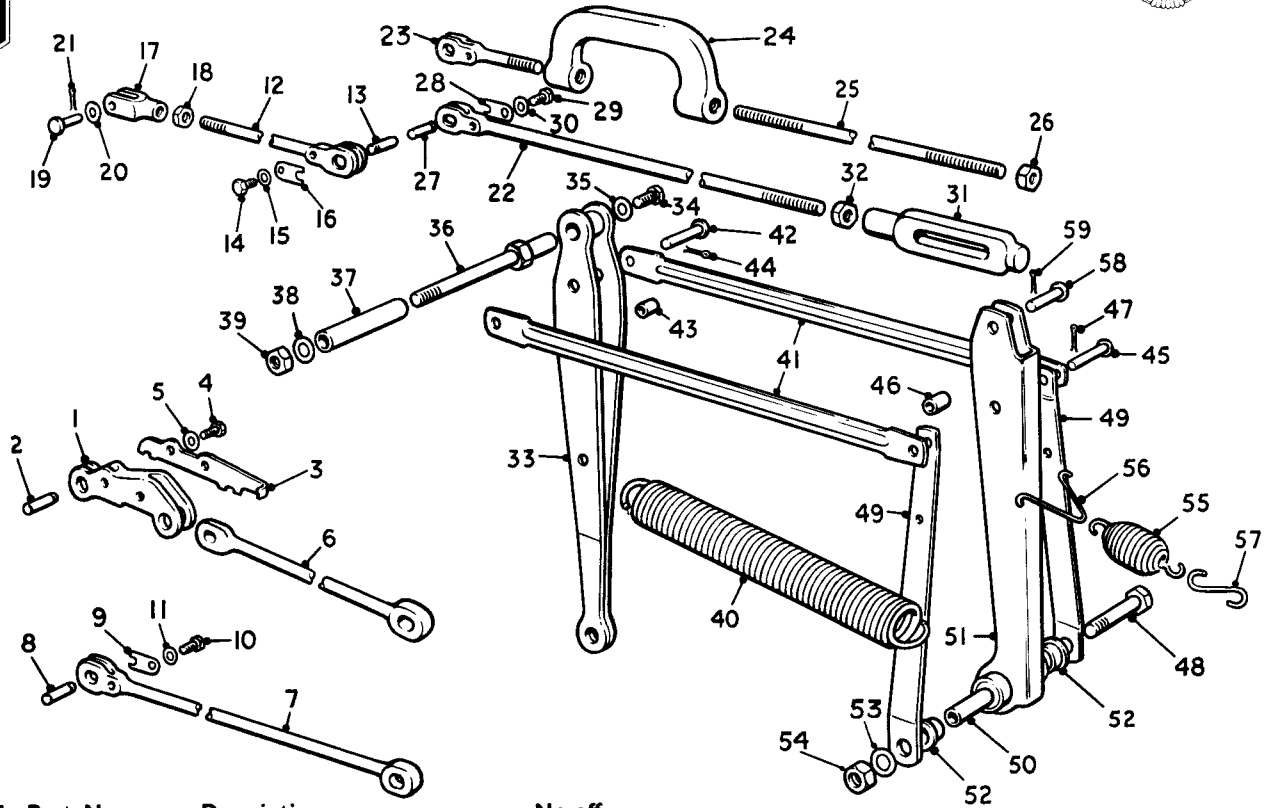

SERVO MOTOR.

SPARES schedule

SILVER CLOUD AND BENTLEY 'S' TYPE

Ref.	Part No.	Description	No off	Ref.	Part No.	Description	No off
(1)	RG.8028	Link, forward, take-off lever	1	(30)	K.4404/Z	Washer, setscrew	1
(2)	GB.5086	Pin, locating	2	(31)	UG.1264	Link rod	1
(3)	RG.8027	Stop, lever	1	(32)	UA.351/Z	Nut, link	1
(4)	KC.151/Z	Screw, stop	2	(33)	UG.1196	Lever, operating, handbrake linkage	1
(5)	K.4404/Z	Washer, screw	2	(34)	UA.102/Z	Setscrew, fulcrum pin	1
(6)	UG.2454	Rod, forward take-off	1	(35)	UA.1251/Z	Washer, setscrew	1
(7)	UG.2582	Rod, reverse take-off	1	(36)	UG.1206	Pin, fulcrum, handbrake lever	1
(8)	GB.5086	Pin, locating	1	(37)	UG.925	Distance piece	1
(9)	GB.5085	Plate, locking	1	(38)	UA.1252/Z	Washer, fulcrum pin	1
(10)	KC.151/Z	Screw, plate	1	(39)	UA.352/Z	Nut, fulcrum pin	1
(11)	K.4404/Z	Washer, screw	1	(40)	UB.1534	Spring, return, handbrake lever	1
(12)	UG.986	Rod, servo to operating lever	1	(41)	UG.1200	Link, connecting, handbrake lever	2
(13)	GB.5086	Pin, locating	1	(42)	K.6513/Z	Pin, plain	1
(14)	UA.1501/Z	Setscrew, pin	1	(43)	UG.1199	Distance piece	1
(15)	K.4404/Z	Washer, setscrew	1	(44)	K.4608/Z	Split pin	1
(16)	GB.5085	Plate, locking	1	(45)	K.6515/Z	Pin, plain, fulcrum lever	1
(17)	UG.1184	Jaw, rod, operating lever	1	(46)	UG.913	Distance piece, fulcrum lever	1
(18)	UA.351/Z	Nut, jaw	1	(47)	K.4608/Z	Split pin	1
(19)	K.6507/Z	Pin, plain jaw	1	(48)	UA.162/Z	Bolt, fulcrum lever to bracket	1
(20)	UR.2630	Washer, tension	1	(49)	UG.918	Fulcrum operating levers	2
(21)	K.4608/Z	Pin, split	1	(50)	UG.914	Distance piece, levers	1
(22)	UG.1265	Rod, servo to fulcrum lever (Except Bentley with Synchro gearbox)	1	(51)	UG.916	FULCRUM LEVER ASSY.	1
(23)	UG.2011	Rod, servo to cranked rod	1	(52)	RF.7381	Bush, "Oilite"	1
(24)	UG.1998	Rod, cranked	1	(53)	UA.1252/Z	Washer, bolt	1
(25)	UG.2012	Rod, cranked rod to fulcrum lever	1	(54)	UA.352/Z	Nut, bolt	1
(26)	UA.351/Z	Nut, rods ("Continental" with Synchro gearbox only)	2	(55)	RE.17032	Spring, anti-rattle, levers	1
(27)	GB.5086	Pin, locating servo lever	1	(56)	UG.917	Hook, spring to lever	1
(28)	GB.5085	Plate, locking, servo lever	1	(57)	UG.1266	Hook, spring to frame	1
(29)	UA.1501/Z	Setscrew, plate	1	(58)	K.6508/Z	Pin, plain, fulcrum levers	1
				(59)	K.4608/Z	Split pin	1