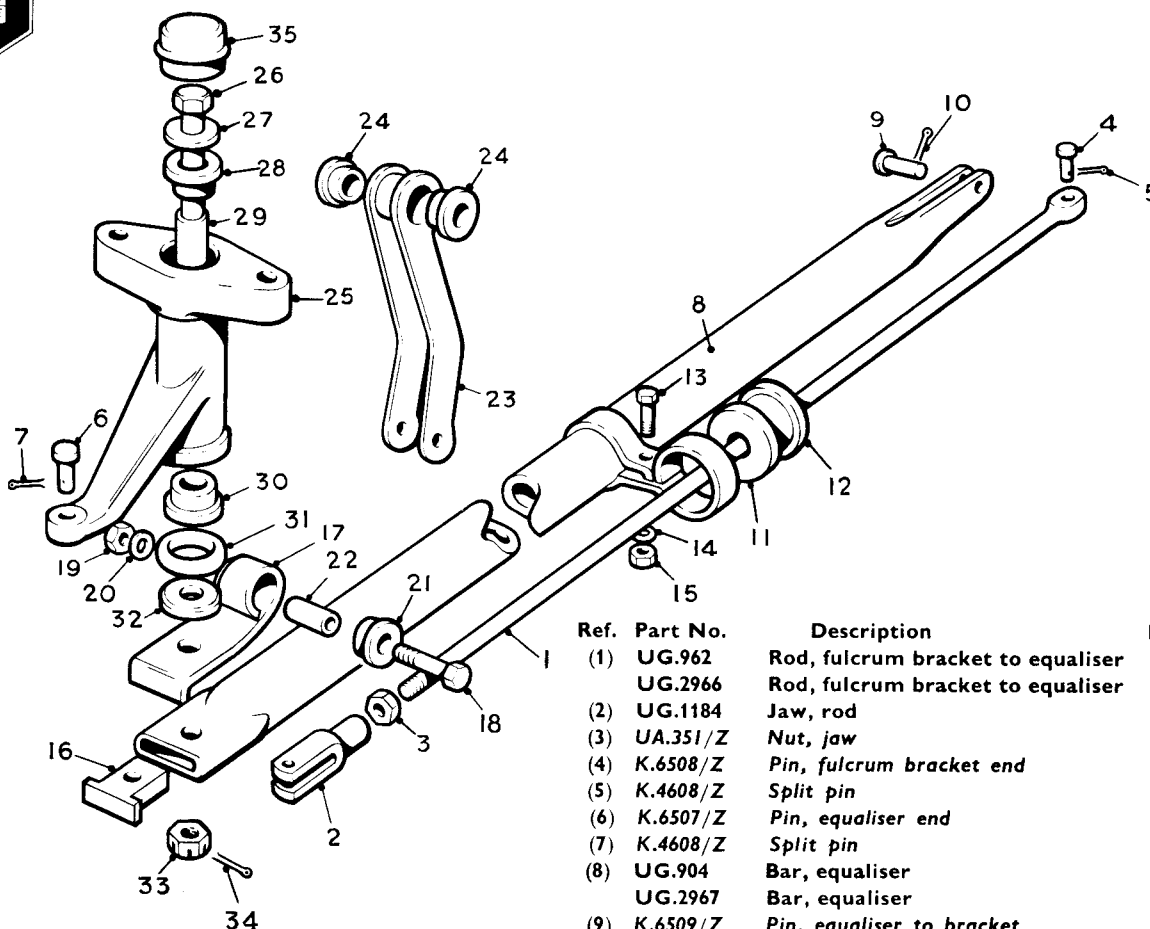

SPARES schedule

SILVER CLOUD AND BENTLEY 'S' TYPE

Ref.	Part No.	Description	No off
(1)	UG.962	Rod, fulcrum bracket to equaliser	1— Standard
	UG.2966	Rod, fulcrum bracket to equaliser	1— L.W.B. cars
(2)	UG.1184	Jaw, rod	1
(3)	UA.351/Z	Nut, jaw	1
(4)	K.6508/Z	Pin, fulcrum bracket end	1
(5)	K.4608/Z	Split pin	1
(6)	K.6507/Z	Pin, equaliser end	1
(7)	K.4608/Z	Split pin	1
(8)	UG.904	Bar, equaliser	1— Standard
	UG.2967	Bar, equaliser	1— L.W.B. cars
(9)	K.6509/Z	Pin, equaliser to bracket	1
(10)	K.4608/Z	Split pin	1
(11)	UG.1054	Steady bracket, equaliser	1
(12)	RG.4204	Bush, steady bracket	1
(13)	K.C173/Z	Setscrew, bracket	1
(14)	K.4404/Z	Washer, setscrew	1
(15)	K.4307/Z	Nut, setscrew	1
(16)	UG.906	Distance piece, equaliser bar	1
(17)	UG.896	Shackle, equaliser bar	1
(18)	KC.158/Z	Screw, shackle plate	1
(19)	K.4307/Z	Nut, screw	1
(20)	K.4404/Z	Washer, screw	1
(21)	RG.5085	Bush, rubber, shackle	2
(22)	UG.895	Distance piece, shackle	1
(23)	UG.891	SHACKLE PLATES, ASSEMBLY	1
(24)	RG.5085	Bush, rubber	2
(25)	UG.897	Lever, equaliser	1
(26)	UG.899	Bolt, lever	1
(27)	UG.900	Washer, top, bolt	1
(28)	RF.7381	Bush "Oilite," lever	1
(29)	UG.901	Distance piece, lever	1
(30)	RF.7381	Bush, "Oilite" equaliser	1
(31)	FB.3940	Ring, sealing, equaliser	1
(32)	UG.902	Washer, thrust, lever	1
(33)	UA.1102/Z	Nut, bolt, equaliser	1
(34)	K.4602/Z	Split pin	1
(35)	UG.898	Cap, lever	1

REAR BRAKE LEVERS, RODS AND SUPPORT BRACKETS