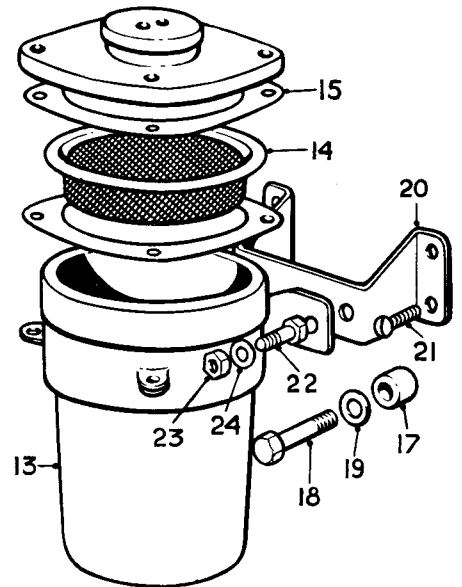

RESERVOIR AND SUPPLY PIPES ("CONTINENTAL")

SPARES schedule

SILVER CLOUD AND BENTLEY 'S' TYPE

Ref.	Part No.	Description	No off	Ref.	Part No.	Description	No off
	UG.2891	MASTER CYLINDER ASSY., 1"	1	(23)	RF.7364	Needle roller	46
(2)	UG.2883	Connection	1	(24)	UG.2448	Distance piece, pivot pin	1
	CD.1206	KIT, SERVICE, 1" MASTER CYL.	1	(25)	UG.2466	Trunnion, upper	1
(3)	UG.2892	MASTER CYLINDER ASSY., 3/4"	1	(26)	UG.2473	Nut, upper trunnion	1
(4)	UG.2883	Connection	1	(27)	UG.2484	Trunnion, lower	1
	CD.1207	KIT, SERVICE, 3/4" MASTER CYL.	1	(28)	UG.2485	Nut, lower trunnion	1
(5)	UG.2487	Plate, inter support	1	(29)	UG.3155	Washer, adjusting, balance lever, .0675"	2 As req
(6)	UA.152/Z	Bolt, plate retaining	4		UG.2436	Washer, adjusting, balance lever, .0625"	
(7)	UA.302/Z	Nut, bolt	4		UG.2437	Washer, adjusting, balance lever, .0575"	
(8)	UA.1252/Z	Washer, bolt	4		UG.2438	Washer, adjusting, balance lever, .0525"	
(9)	UG.1205	Bolt, mounting, 1" M/Cylinder	2		UG.2439	Washer, adjusting, balance lever, .0475"	
(10)	RE.22428	Nut, bolt	2		UG.2440	Washer, adjusting, balance lever, .0425"	
(11)	UA.1253/Z	Washer, bolt	2	(30)	LC.280	Ring, sealing, .954 i/D	2
(12)	UA.171/Z	Bolt, mounting, 3/4" M/Cylinder	2	(31)	UG.2467	Ring, sealing, .859 i/D	1
(13)	UA.302/Z	Nut, bolt	2	(32)	UG.2510	Pin, pull-off spring	1
(14)	UA.1252/Z	Washer, bolt	2	(33)	K.4607/Z	Split, pin pin	2
(15)	UG.2434	Plate, pivot pin	1	(34)	UG.2509	Spring, pull-off	1
(16)	UA.103/Z	Bolt, retaining, plate	1	(35)	UG.2472	Grease nipple, balance lever	1
(17)	UA.301/Z	Nut, bolt	1	(36)	UG.2469	Bolt, pivot, servo drag link	2
(18)	UA.1251/Z	Washer, bolt	1	(37)	UG.2452	Bush, pivot	2
(19)	UG.2576	OPERATING LEVER ASSY.	1	(38)	UG.2470	Distance tube, long	2
(20)	UG.2447	Pin, pivot	1	(39)	UG.2471	Distance tube, short	2
(21)	UG.2994	BALANCE LEVER ASSY.	2	(40)	UA.301/Z	Nut, bolt	2
(22)	UG.2449	Pin, pivot	1	(41)	UA.1251/Z	Washer, nut	2