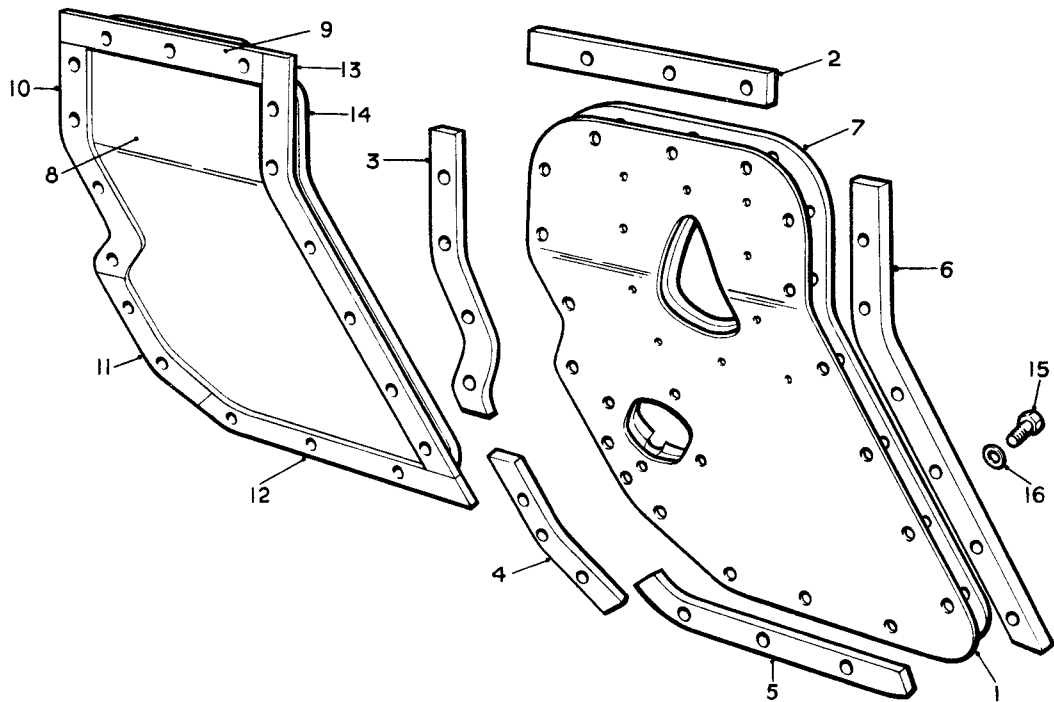

Ref.	Part No.	Description	No off
(1)	UR.1058	PLATE, PEDAL GAP, ASSY.	1— Standard
	UR.2087	PLATE, PEDAL GAP, ASSY.	1— When horn foot switch is fitted
(2)	UR.1011	Seal, top	1
(3)	UR.1012	Seal, upper, R.H.	1
(4)	UR.2614	Seal, lower, R.H.	1
(5)	UR.1014	Seal, bottom	1
(6)	UR.1015	Seal, L.H.	1
(7)	UR.1057	Felt	1
	UR.2087	PLATE, PEDAL GAP, MOD. ASS.	1
	K.1804/Z	Screw, footswitch	3
	K.4446/Z	Washer, screw	3
	K.4005/Z	Nut, screw	3
(8)	UR.3341	PLATE, BLANKING, ASSY. L.C.	1
	UR.1062	PLATE, BLANKING, ASSY. R.C.	1
(9)	UR.1011	Seal, top	1
(10)	UR.1012	Seal, upper, R.H.	1
(11)	UR.2614	Seal, lower, R.H.	1
(12)	UR.1014	Seal, bottom	1
(13)	UR.1015	Seal, L.H.	1
(14)	UR.1061	Felt	1
	UR.4649	PLATE, BLANKING, MOD. ASS.	1
	UA.101/Z	Bolt, compressor to plate	2
	K.4407/Z	Washer, bolt	2
(15)	CS.30542/Z	Screw, plates to dash	35— L.C.
	CS.30542/Z	Screw, plates to dash	34— R.C.
	CS.30545/Z	Screw, plates to dash	1
(16)	KB.3905/Z	Washer, screw	36
	K.4307/Z	Nut, pedal to speedo-drive, bkt.	1
	K.4404/Z	Washer, nut	1