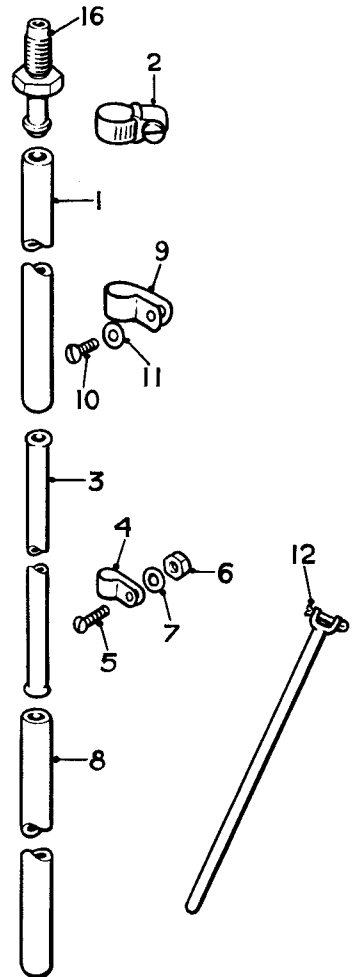

RESERVOIR AND SUPPLY PIPES ("CONTINENTAL")

SPARES schedule

SILVER CLOUD AND BENTLEY 'S' TYPE

Ref.	Part No.	Description	No off	Ref.	Part No.	Description	No off
	UG.2891	MASTER CYLINDER ASSY., 1"	1	(23)	RF.7364	Needle roller	46
(2)	UG.2883	Connection	1	(24)	UG.2448	Distance piece, pivot pin	1
	CD.1206	KIT, SERVICE, 1" MASTER CYL.	1	(25)	UG.2466	Trunnion, upper	1
(3)	UG.2892	MASTER CYLINDER ASSY., 3/4"	1	(26)	UG.2473	Nut, upper trunnion	1
(4)	UG.2883	Connection	1	(27)	UG.2484	Trunnion, lower	1
	CD.1207	KIT, SERVICE, 3/4" MASTER CYL.	1	(28)	UG.2485	Nut, lower trunnion	1
(5)	UG.2487	Plate, inter support	1	(29)	UG.3155	Washer, adjusting, balance lever, .0675"	2 As req
(6)	UA.152/Z	Bolt, plate retaining	4		UG.2436	Washer, adjusting, balance lever, .0625"	
(7)	UA.302/Z	Nut, bolt	4		UG.2437	Washer, adjusting, balance lever, .0575"	
(8)	UA.1252/Z	Washer, bolt	4		UG.2438	Washer, adjusting, balance lever, .0525"	
(9)	UG.1205	Bolt, mounting, 1" M/Cylinder	2		UG.2439	Washer, adjusting, balance lever, .0475"	
(10)	RE.22428	Nut, bolt	2		UG.2440	Washer, adjusting, balance lever, .0425"	
(11)	UA.1253/Z	Washer, bolt	2	(30)	LC.280	Ring, sealing, .954 i/D	2
(12)	UA.171/Z	Bolt, mounting, 3/4" M/Cylinder	2	(31)	UG.2467	Ring, sealing, .859 i/D	1
(13)	UA.302/Z	Nut, bolt	2	(32)	UG.2510	Pin, pull-off spring	1
(14)	UA.1252/Z	Washer, bolt	2	(33)	K.4607/Z	Split, pin pin	2
(15)	UG.2434	Plate, pivot pin	1	(34)	UG.2509	Spring, pull-off	1
(16)	UA.103/Z	Bolt, retaining, plate	1	(35)	UG.2472	Grease nipple, balance lever	1
(17)	UA.301/Z	Nut, bolt	1	(36)	UG.2469	Bolt, pivot, servo drag link	2
(18)	UA.1251/Z	Washer, bolt	1	(37)	UG.2452	Bush, pivot	2
(19)	UG.2576	OPERATING LEVER ASSY.	1	(38)	UG.2470	Distance tube, long	2
(20)	UG.2447	Pin, pivot	1	(39)	UG.2471	Distance tube, short	2
(21)	UG.2994	BALANCE LEVER ASSY.	2	(40)	UA.301/Z	Nut, bolt	2
(22)	UG.2449	Pin, pivot	1	(41)	UA.1251/Z	Washer, nut	2