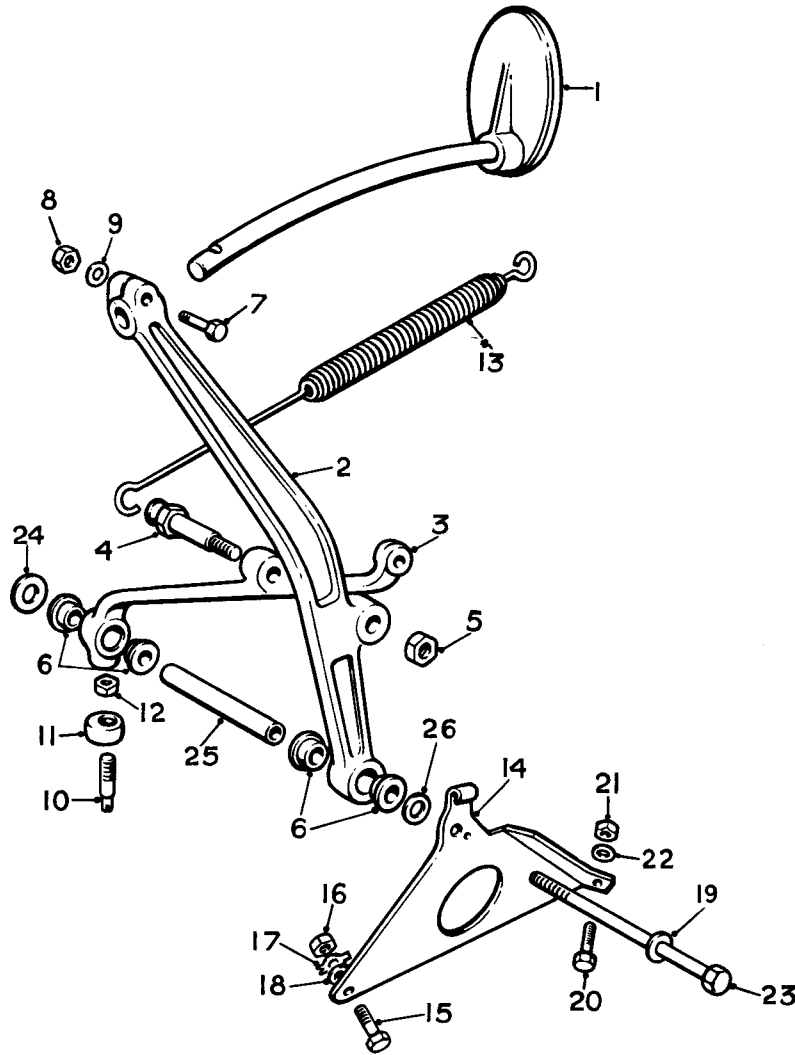

SPARES schedule

SILVER CLOUD AND BENTLEY 'S' TYPE

Ref.	Part No.	Description	No off	Ref.	Part No.	Description	No off
(1)	RF.7376	BRAKE PEDAL ASSEMBLY	1	(12)	UA.351/Z	Nut, screw	1
	UR.946	BRAKE PEDAL ASSEMBLY	1	(13)	UR.1279	Spring, pull-off	1
		(Bentley)		(14)	UR.2479	Bracket, pedal pivot	1
		(Silver Cloud)		(15)	UA.151/Z	Bolt, bracket	1
	UR.840	BRAKE PEDAL LEVER ASSEMBLY	1	(16)	UA.352/Z	Nut, bolt	1
(2)	UR.831	Lever, pedal	1	(17)	UR.2482	Washer, tab, bracket	1
(3)	UR.832	Lever, operating	1	(18)	UA.1252/Z	Washer, plain, bracket	1
(4)	UR.839	Bolt, return spring	1	(19)	UG.900	Washer, stay to bracket	1
(5)	RE.22430	Nut, bolt	1	(20)	UA.152/Z	Bolt, stay	1
(6)	RF.7381	Bush "Oilite"	4	(21)	UA.352/Z	Nut, bolt	1
(7)	UA.157/Z	Bolt, pedal stem	1	(22)	UA.1252/Z	Washer, bolt	1
(8)	UA.302/Z	Nut, bolt	1	(23)	UA.183/Z	Bolt, pivot	1
(9)	UA.1252/Z	Washer, bolt	1	(24)	UG.900	Washer, pivot, .750" O/D	3
	UR.835	STOP AND SCREW ASSY., stop				Auto gearbox cars	
		lamp switch	1		UG.902	Washer, pivot, .875" O/D	1
(10)	UR.836	Screw	1			Synchro gearbox cars	
(11)	UR.837	Stop	1	(25)	UR.843	Distance piece, pedal shaft	1
				(26)	UA.1252/Z	Washer, pivot, .625" O/D	1

Silver Cloud ... LSGE-476 onwards
Silver Cloud L.W.B. ... BLC-33 onwards
Bentley ... FD-41 onwards
Bentley L.W.B. ... ALB-17 onwards
Continental ... FM-5 onwards

BRAKE PEDAL - R.C. CARS