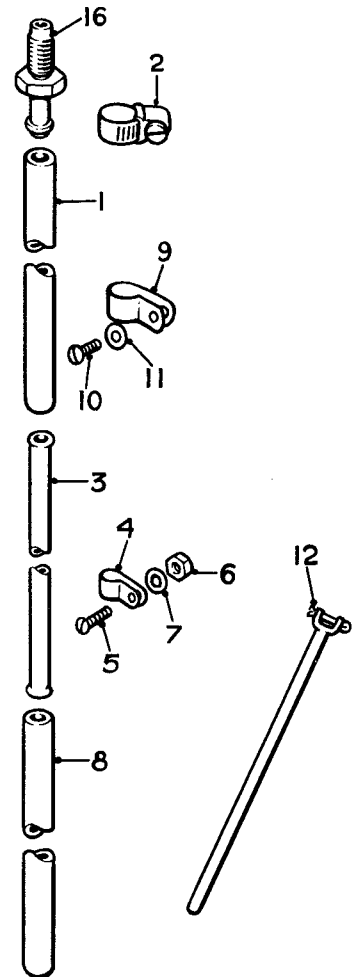

SPARES schedule

SILVER CLOUD AND BENTLEY 'S' TYPE

Ref.	Part No.	Description	No off
(1)	UR.3234	Hose, short, 1" m/cylinder	1
	UR.3235	Hose, short, 3/4" m/cylinder	1
(2)	RE.9418	Clip, Jubilee	2
(3)	UR.3237	Pipe, m/cylinder to reservoir hose	2
(4)	UR.3290	Clip, pipes to floor	4
(5)	KC.179/Z	Screw, clip	2
(6)	K.4006/Z	Nut, screw	2
(7)	K.4404/Z	Washer, screw	2
(8)	UR.3231	Hose, long, 1" m/cylinder	1
	UR.3285	Hose, long, 1" m/cylinder	1
	UR.3285	Cars with twin heater matrix	1
	UR.3285	Hose, long, 3/4" m/cylinder	1
(9)	UR.3289	Clip, hose	4
(10)	KC.171/Z	Screw, clip to valance	1
	UA.505/Z	Screw, clip to valance	1
	K.9714/Z	Distance piece, clip	1
		Cars with interior cooling system	
(11)	K.4404/Z	Washer, screw	1
(12)	UR.1734	Clip, hose to reservoir	2
(13)	UR.3246	Reservoir	2
(14)	UR.2837	Filter, reservoir	2
(15)	UR.2842	Gasket, filter	4
(16)	UR.3214	Connection	2
(17)	UR.1362	Distance piece, rear tank	2
(18)	UA.107/Z	Bolt, rear tank	2
(19)	K.4407/Z	Washer, bolt	2
(20)	UR.2852	Distance piece, front tank	4
(21)	UA.108/Z	Bolt, front tank	2
(22)	K.4407/Z	Washer, bolt	2

RESERVOIR AND SUPPLY PIPES