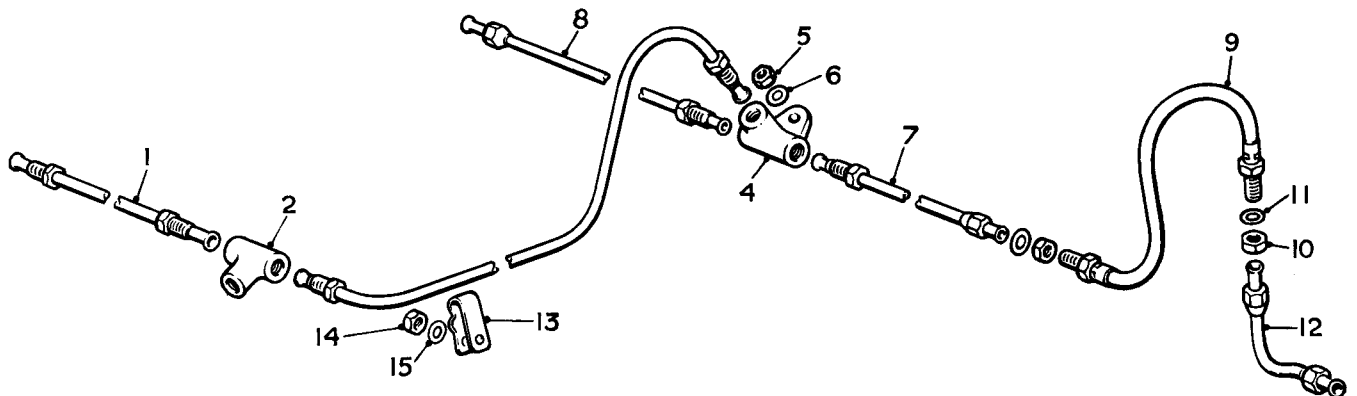

Ref.	Part No.	Description	No off
(1)	UR.4707	Pipe, M/C to 3-way junction	1
(2)	UR.3647	Junction, 3-way	1
(3)	UR.3072	Pipe, junction to junction front pan	1
(4)	UR.1199	Junction, front pan	1
(5)	UA.302/Z	Nut, junction	1
(6)	UA.1252/Z	Washer, nut	1
(7)	UR.1721	Pipe, bracket on R.H. shock damper	1
(8)	UR.1722	Pipe, bracket on L.H. shock damper	1
(9)	UR.4807	Hose, flexible, front brakes	2
(10)	RE.22430	Nut, hose to brackets	4
(11)	UA.1253/Z	Washer	4
(12)	UR.3061	Pipe, operating, upper cylinder, R.H.	1
	UR.3063	Pipe, operating, upper cylinder, L.H.	1
(13)	UR.2922	Clip, double, delivery pipes	7
(14)	K.4307/Z	Nut, clips	7
(15)	K.4404/Z	Washer	7