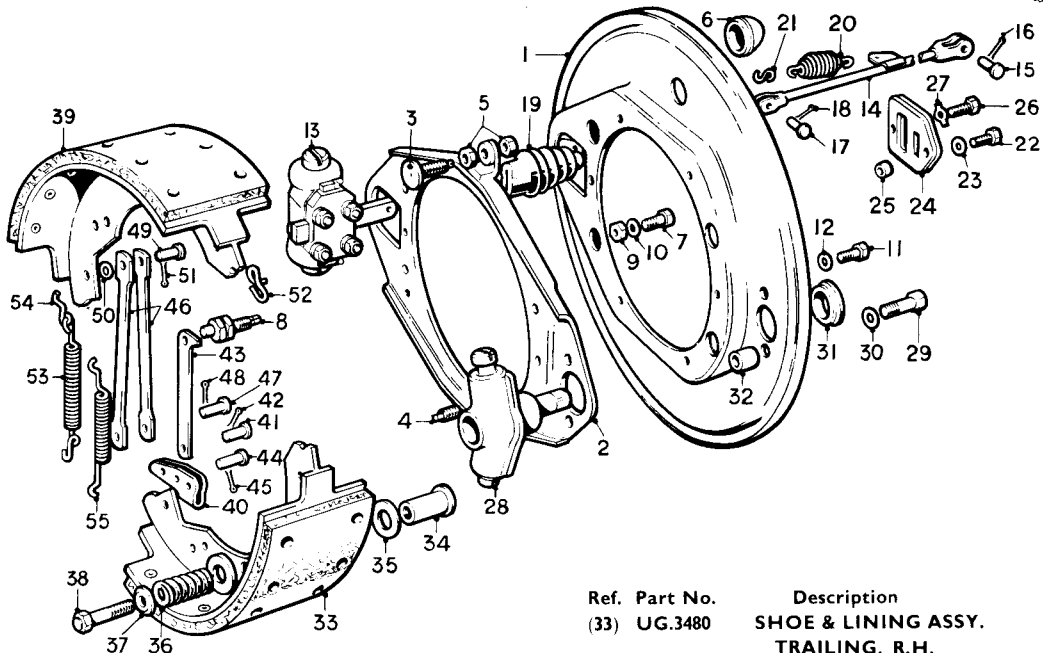

SPARES schedule

SILVER CLOUD AND BENTLEY 'S' TYPE

Ref.	Part No.	Description	No off	Ref.	Part No.	Description	No off
(1)	UG.2555	Water excluder	1	(33)	UG.3480	SHOE & LINING ASSY. TRAILING, R.H.	1
(2)	UG.2299	Carrier plate	1				
(3)	UG.3409	Steady post	1				
(4)	UG.2325	Steady post, shake back stop	1				
(5)	UA.352/Z	Lock nut, steady post	2				
(6)	UG.1169	Dust cover, steady post	2				
(7)	UG.803	Bolt, excluder	3				
(8)	UG.1166	Eccentric, adjusting	1				
(9)	UA.302/Z	Nut, Bolt	4				
(10)	UA.1252/Z	Washer, nut	4	(34)	UG.2324	Collar, shake back stop	1
(11)	K.1904/Z	Screw, excluder	5	(35)	UG.3222	Washer, friction	2
(12)	K.4404/Z	Washer, screw	5	(36)	UG.2032	Spring, shake back stop	1
(13)	UG.2747	WHEEL CYLINDER ASSY., R.H.	1	(37)	UG.1262	Washer, clamping	1
	UG.2748	WHEEL CYLINDER ASSY., L.H.	1	(38)	UG.2326	Bolt, clamping	1
(14)	UG.872	Rod assembly, link to equaliser lever, R.H.	1	(39)	UG.3478	SHOE & LINING ASSY. LEADING	1
	UG.870	Rod assembly, link to equaliser lever, L.H.	1				
(15)	K.6504/Z	Pin, rod to link	1				
(16)	K.4608/Z	Split pin, pin	1				
(17)	K.6513/Z	Pin, rod to equaliser lever	1	(40)	UG.2236	Lever, compression link	1
(18)	K.4608/Z	Split pin, pin	1	(41)	K.6504/Z	Pin, lever to shoe	1
(19)	UG.1174	Boot, brake rod	1	(42)	K.4608/Z	Split Pin, Pin	1
(20)	RE.17032	Spring, rod to excluder	1	(43)	UG.864	Link, compression	1
(21)	RG.6025	Link, spring	2	(44)	UG.2237	Pin, centre lever to link	1
(22)	K1910/Z	Screw, cover plate	1	(45)	K.4602/Z	Split pin, pin	1
(23)	K.4404/Z	Washer, screw	1	(46)	UG.1173	Link, tension	2
(24)	UG.2549	COVER PLATE & SEAL ASSY.	1	(47)	K.6508/Z	Pin, links	1
	UG.2301	Seal	1	(48)	K.4608/Z	Split pin, pin	1
(25)	UG.2302	Piece, distance, cover plate	2	(49)	K.6504/Z	Pin, links to shoe	1
(26)	KC.178/Z	Setscrew, cover plate	1	(50)	K.4404/Z	Washer, pin	1
(27)	KB.7104/Z	Tab washer, setscrew	1	(51)	K.4608/Z	Split pin, pin	1
(28)	UG.795	ADJUSTER UNIT ASSY.	1	(52)	UG.1171	Hook, spring, eccentric	2
(29)	UG.1376	Setscrew, adjuster	2				
(30)	UA.1253/Z	Washer, setscrew	2				
(31)	GB.4327	Seal, adjuster	1				
(32)	UG.1367	Distance piece, excluder	2	(53)	UG.1154	Spring	1
				(54)	UG.1155	Lever	1
				(55)	UG.1552	Spring, adjuster	1

BRAKES - REAR