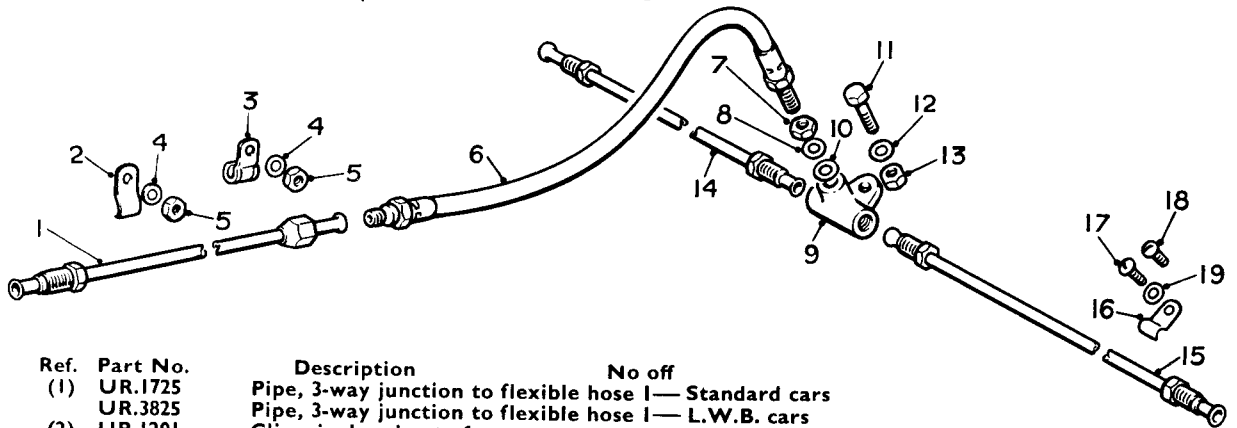

**OPERATING PIPES.
FRONT BRAKES.**
(1 in. MASTER CYLINDER)

SPARES schedule

SILVER CLOUD AND BENTLEY 'S' TYPE

Ref.	Part No.	Description	No off
(1)	UR.2793	Pipe, 3-way junction to flexible hose	1
(2)	UR.1201	Clip, single, pipe to frame	3
(3)	RE.16784	Clip, adjacent to "Z" bar	1
(4)	UA.1252/Z	Washer, clip	4
(5)	K.4307/Z	Nut, clip	4
(6)	UR.4808	Hose, flexible	1
(7)	RE.22430	Nut, hose to bracket	1
(8)	UA.1253/Z	Washer, nut	1
(9)	UR.1199	Junction, 3-way, axle casing	1
(10)	UR.1200	Washer, sealing hose	1
(11)	UA.204/Z	Bolt, 3-way junction	1
(12)	UA.1253/Z	Washer, bolt	1
(13)	RE.22430	Nut, bolt	1
(14)	UR.2794	Pipe, junction to R.H. brake	1
(15)	UR.2795	Pipe, junction to L.H. brake	1
(16)	UR.2790	Support bracket, clamping strap	1
(17)	UR.2850	Clamping strap, bracket	1
(18)	UA.102/Z	Bolt, strap	2
(19)	UA.1251/Z	Washer, bolt	2
(20)	UA.301/Z	Nut, bolt	2
(21)	UR.1201	Clip, pipe to rear axle	5
(22)	K.1904/Z	Screw, clip	4
(23)	K.1910/Z	Screw, clip	1
(24)	K.4404/Z	Washer, clip	5

**OPERATING PIPES
REAR BRAKES.
("CONTINENTAL")**

Ref.	Part No.	Description	No off
(1)	UR.1725	Pipe, 3-way junction to flexible hose	1 — Standard cars
	UR.3825	Pipe, 3-way junction to flexible hose	1 — L.W.B. cars
(2)	UR.1201	Clip, single, pipe to frame	3
(3)	RE.16784	Clip, adjacent "Z" bar	1
(4)	UA.1252/Z	Washer, clip	4
(5)	K.4307/Z	Nut, clip	4
(6)	UR.4808	Hose, flexible	1
(7)	RE.22430	Nut, hose to bracket	1
(8)	UA.1253/Z	Washer, nut	1
(9)	UR.1199	Junction, 3-way, axle casing	1
(10)	UR.1200	Washer, sealing hose	1
(11)	UA.204/Z	Bolt, 3-way junction	1
(12)	UA.1253/Z	Washer, bolt	1
(13)	RE.22430	Nut, bolt	1
(14)	UR.1727	Pipe, junction to R.H. brake	1
(15)	UR.1728	Pipe, junction to L.H. brake	1
(16)	UR.1201	Clip, pipe to rear axle	5
(17)	K.1904/Z	Screw, clip	4
(18)	K.1910/Z	Screw, clip	1
(19)	K.4404/Z	Washer, screw	5