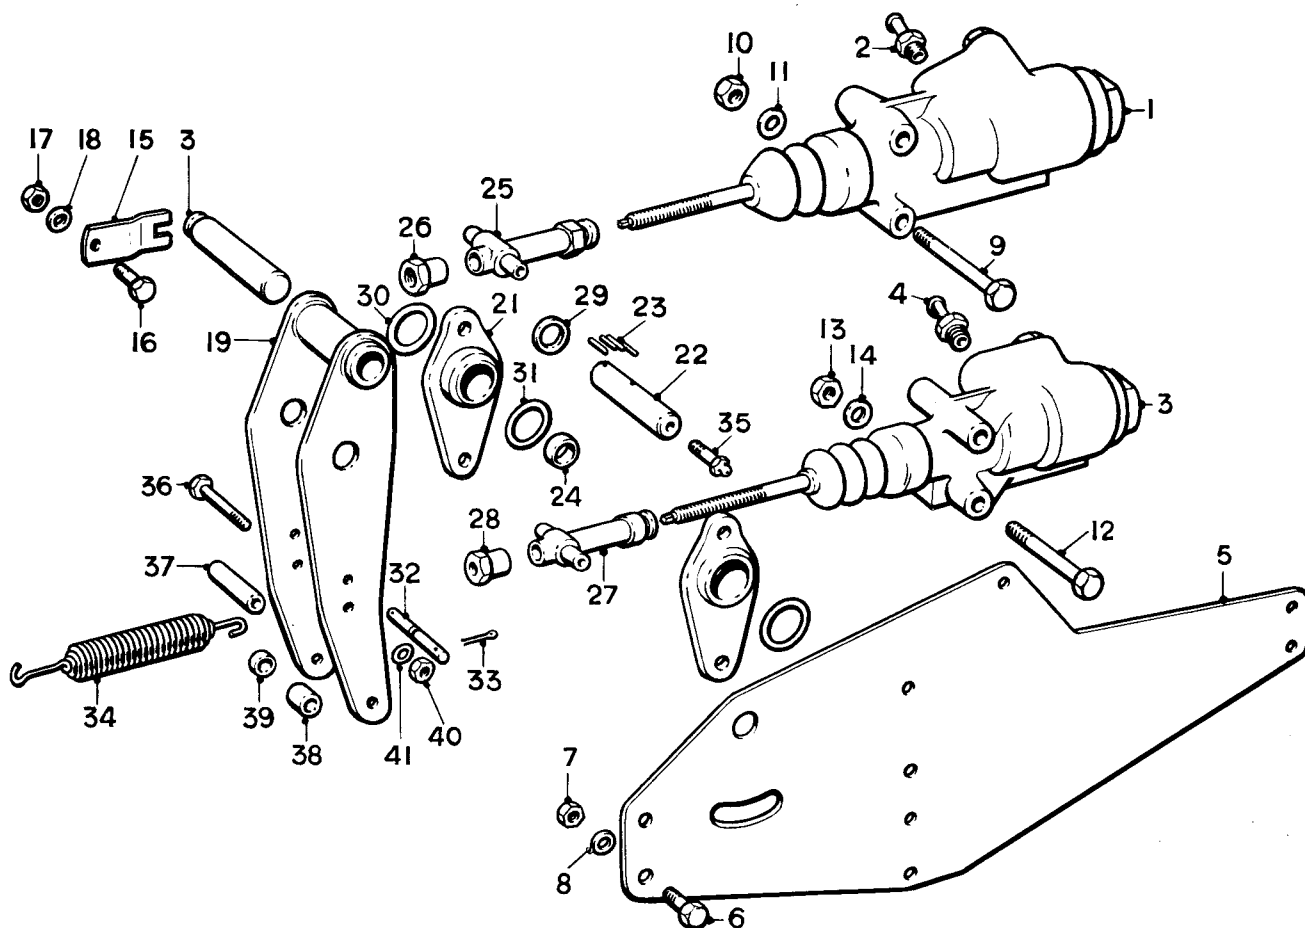

RESERVOIR AND SUPPLY PIPES ("CONTINENTAL")

SPARES schedule

SILVER CLOUD AND BENTLEY 'S' TYPE

Ref.	Part No.	Description	No off	Ref.	Part No.	Description	No off
	UG.2891	MASTER CYLINDER ASSY., 1"	1	(23)	RF.7364	Needle roller	46
(2)	UG.2883	Connection	1	(24)	UG.2448	Distance piece, pivot pin	1
	CD.1206	KIT, SERVICE, 1" MASTER CYL.	1	(25)	UG.2466	Trunnion, upper	1
(3)	UG.2892	MASTER CYLINDER ASSY., 3/4"	1	(26)	UG.2473	Nut, upper trunnion	1
(4)	UG.2883	Connection	1	(27)	UG.2484	Trunnion, lower	1
	CD.1207	KIT, SERVICE, 3/4" MASTER CYL.	1	(28)	UG.2485	Nut, lower trunnion	1
(5)	UG.2487	Plate, inter support	1	(29)	UG.3155	Washer, adjusting, balance lever, .0675"	2 As req
(6)	UA.152/Z	Bolt, plate retaining	4		UG.2436	Washer, adjusting, balance lever, .0625"	
(7)	UA.302/Z	Nut, bolt	4		UG.2437	Washer, adjusting, balance lever, .0575"	
(8)	UA.1252/Z	Washer, bolt	4		UG.2438	Washer, adjusting, balance lever, .0525"	
(9)	UG.1205	Bolt, mounting, 1" M/Cylinder	2		UG.2439	Washer, adjusting, balance lever, .0475"	
(10)	RE.22428	Nut, bolt	2		UG.2440	Washer, adjusting, balance lever, .0425"	
(11)	UA.1253/Z	Washer, bolt	2	(30)	LC.280	Ring, sealing, .954 i/D	2
(12)	UA.171/Z	Bolt, mounting, 3/4" M/Cylinder	2	(31)	UG.2467	Ring, sealing, .859 i/D	1
(13)	UA.302/Z	Nut, bolt	2	(32)	UG.2510	Pin, pull-off spring	1
(14)	UA.1252/Z	Washer, bolt	2	(33)	K.4607/Z	Split, pin pin	2
(15)	UG.2434	Plate, pivot pin	1	(34)	UG.2509	Spring, pull-off	1
(16)	UA.103/Z	Bolt, retaining, plate	1	(35)	UG.2472	Grease nipple, balance lever	1
(17)	UA.301/Z	Nut, bolt	1	(36)	UG.2469	Bolt, pivot, servo drag link	2
(18)	UA.1251/Z	Washer, bolt	1	(37)	UG.2452	Bush, pivot	2
(19)	UG.2576	OPERATING LEVER ASSY.	1	(38)	UG.2470	Distance tube, long	2
(20)	UG.2447	Pin, pivot	1	(39)	UG.2471	Distance tube, short	2
(21)	UG.2994	BALANCE LEVER ASSY.	2	(40)	UA.301/Z	Nut, bolt	2
(22)	UG.2449	Pin, pivot	1	(41)	UA.1251/Z	Washer, nut	2