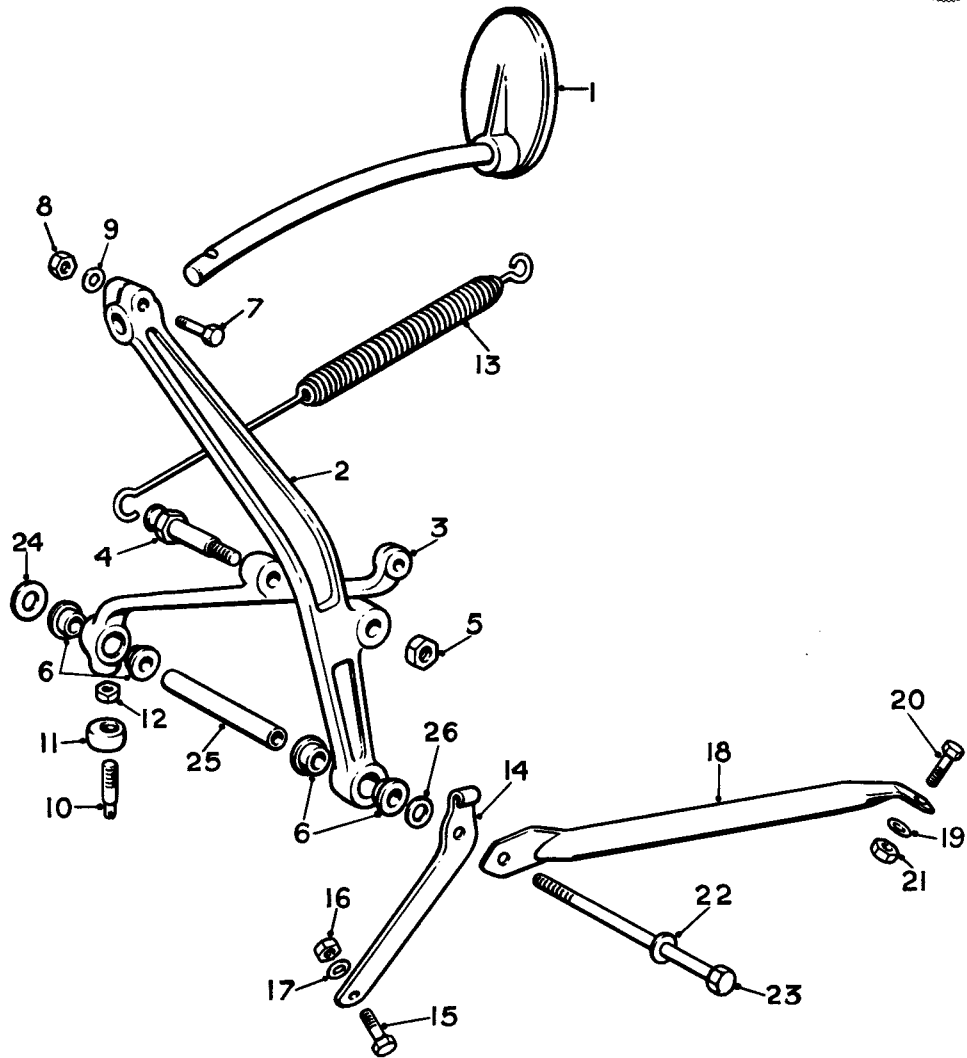

SPARES schedule

SILVER CLOUD AND BENTLEY 'S' TYPE

Ref.	Part No.	Description	No off	Ref.	Part No.	Description	No off
(1)	RF.7376	BRAKE PEDAL ASSEMBLY	1	(12)	UA.351/Z	Nut, screw	1
			Bentley	(13)	UR.1279	Spring, pull-off	1
	UR.946	BRAKE PEDAL ASSEMBLY	1	(14)	UR.926	Bracket, support.	1
			Silver Cloud	(15)	UA.151/Z	Bolt, bracket	1
	UR.840	BRAKE PEDAL LEVER ASSEMBLY	1	(16)	UA.352/Z	Nut, bolt	1
(2)	UR.831	Lever, pedal	1	(17)	UA.1252/Z	Washer, bolt	1
(3)	UR.832	Lever, operating	1	(18)	UR.1291	Stay, pedal pivot	1
(4)	UR.839	Bolt, return spring	1	(19)	UG.900	Washer, stay to bracket	1
(5)	RE.22430	Nut, bolt	1	(20)	UA.152/Z	Bolt, stay	1
(6)	RF.7381	Bush "Oilite"	4	(21)	UA.352/Z	Nut, bolt	1
(7)	UA.157/Z	Bolt, pedal stem	1	(22)	UA.1252/Z	Washer, bolt	1
(8)	UA.302/Z	Nut, bolt	1	(23)	UA.179/Z	Bolt, pivot	1
(9)	UA.1252/Z	Washer, bolt	1	(24)	UG.900	Washer, pivot, .750" O/D	3
	UR.835	STOP AND SCREW ASSY., stop lamp switch	1		UG.902	Washer, pivot, .875" O/D	1
(10)	UR.836	Screw	1			Cars with synchro gearbox	
(11)	UR.837	Stop	1	(25)	UR.843	Distance piece, pedal shaft	1
				(26)	UA.1252/Z	Washer, pivot, .625" O/D	1

Silver Cloud	...	SWA—SGE-474
Silver Cloud L.W.B.	...	ALC—BLC-32
Bentley	...	AN—FD-39
Bentley L.W.B.	...	ALB—1-16
Continental	...	AF—FM-4

BRAKE PEDAL - R.C. CARS