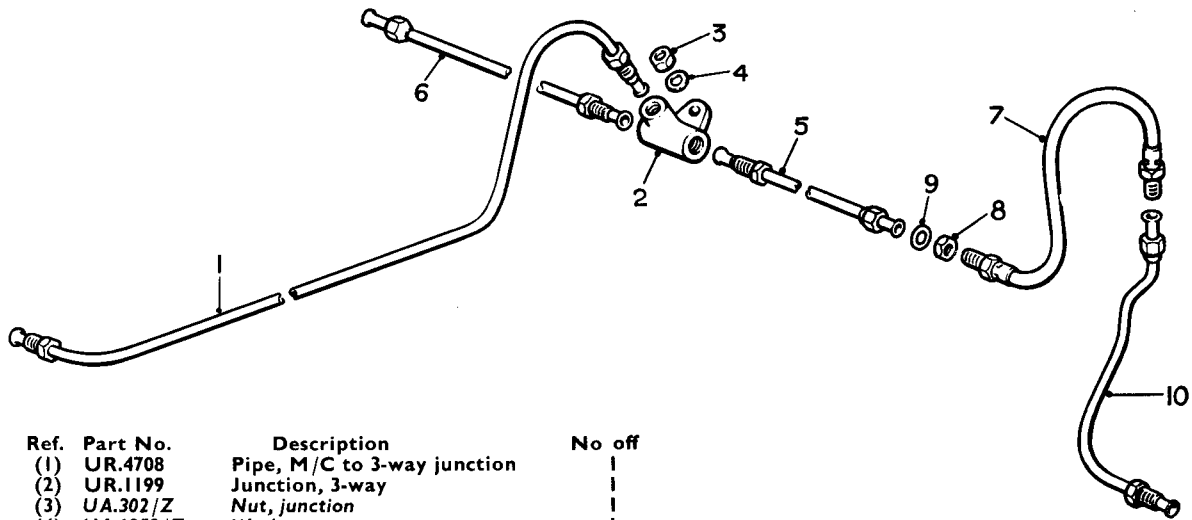

SPARES schedule

SILVER CLOUD AND BENTLEY 'S' TYPE

Ref.	Part No.	Description	No off
(1)	UR.4708	Pipe, M/C to 3-way junction	1
(2)	UR.1199	Junction, 3-way	1
(3)	UA.302/Z	Nut, junction	1
(4)	UA.1252/Z	Washer, nut	1
(5)	UR.3064	Pipe, brkt. on R.H. shock damper	1
(6)	UR.3065	Pipe, brkt. on L.H. shock damper	1
(7)	UR.4807	Hose, flexible	2
(8)	RE.22430	Nut, hose to brackets	4
(9)	UA.1253/Z	Washer	4
(10)	UG.1183	Pipe, operating, lower cylinder, R.H.	1
	UG.1182	Pipe, operating, lower cylinder, L.H.	1

**OPERATING PIPES.
FRONT BRAKES.**
($\frac{3}{8}$ in. MASTER CYLINDER)