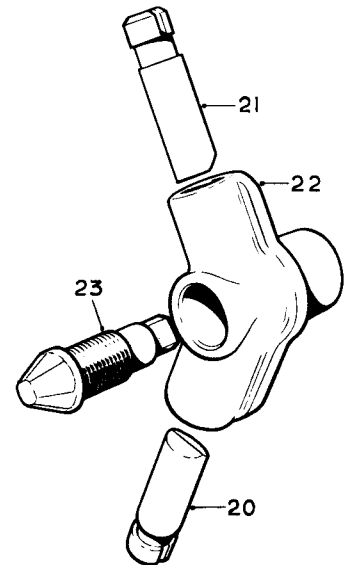

BRAKES - REAR

SPARES schedule

SILVER CLOUD AND BENTLEY 'S' TYPE

Ref.	Part No.	Description	No off
	UG.2747	WHEEL CYLINDER ASSY. R.H.	1
	UG.2748	WHEEL CYLINDER ASSY. L.H.	1
	UG.2725	Cylinder unit	1
(1)	UG.2464	Body	1
(2)	UG.1149	Piston	1
(3)	UG.2729	Seal	1
(4)	UG.2726	Spreader	1
(5)	UG.1146	Spring	1
(6)	UG.1150	Boot, rubber	2
(7)	UG.1227	Tappet guide	1
(8)	UG.1228	Sandwich plate	1
(9)	UG.3462	Distance piece, tappet guide	4
(10)	UG.2068	Stud, body	4
(11)	K.4404/Z	Washer, stud	4
(12)	K.9006/Z	Washer, spring stud	4
(13)	K.4307/Z	Nut, stud	4
(14)	UG.3664	Draw link, R.H.	1
	UG.3665	Draw link, L.H.	1
(15)	UG.863	Roller, tappet guide	2
(16)	UG.861	Tappet	2
(17)	UG.1175	Bleed screw	1
(18)	UG.1181	Ball, valve	1
(19)	UG.2427	Dust cap, bleed screw	1
	CD.1204	KIT, SERVICE, WHEEL CYL.	1
(6)	UG.1150	Boot, rubber	2
(5)	UG.1146	Spring	1
(3)	UG.2729	Seal	2
(4)	UG.2726	Spreader	2
(19)	UG.2427	Dust cap	1
(18)	UG.1181	Ball, valve	1
	UG.795	ADJUSTER UNIT, ASSY.	1
(20)	UG.797	Plunger, R.H.	1
(21)	UG.798	Plunger, L.H.	1
(22)	UG.759	Housing	1
(23)	UG.760	Cone, adjuster	1