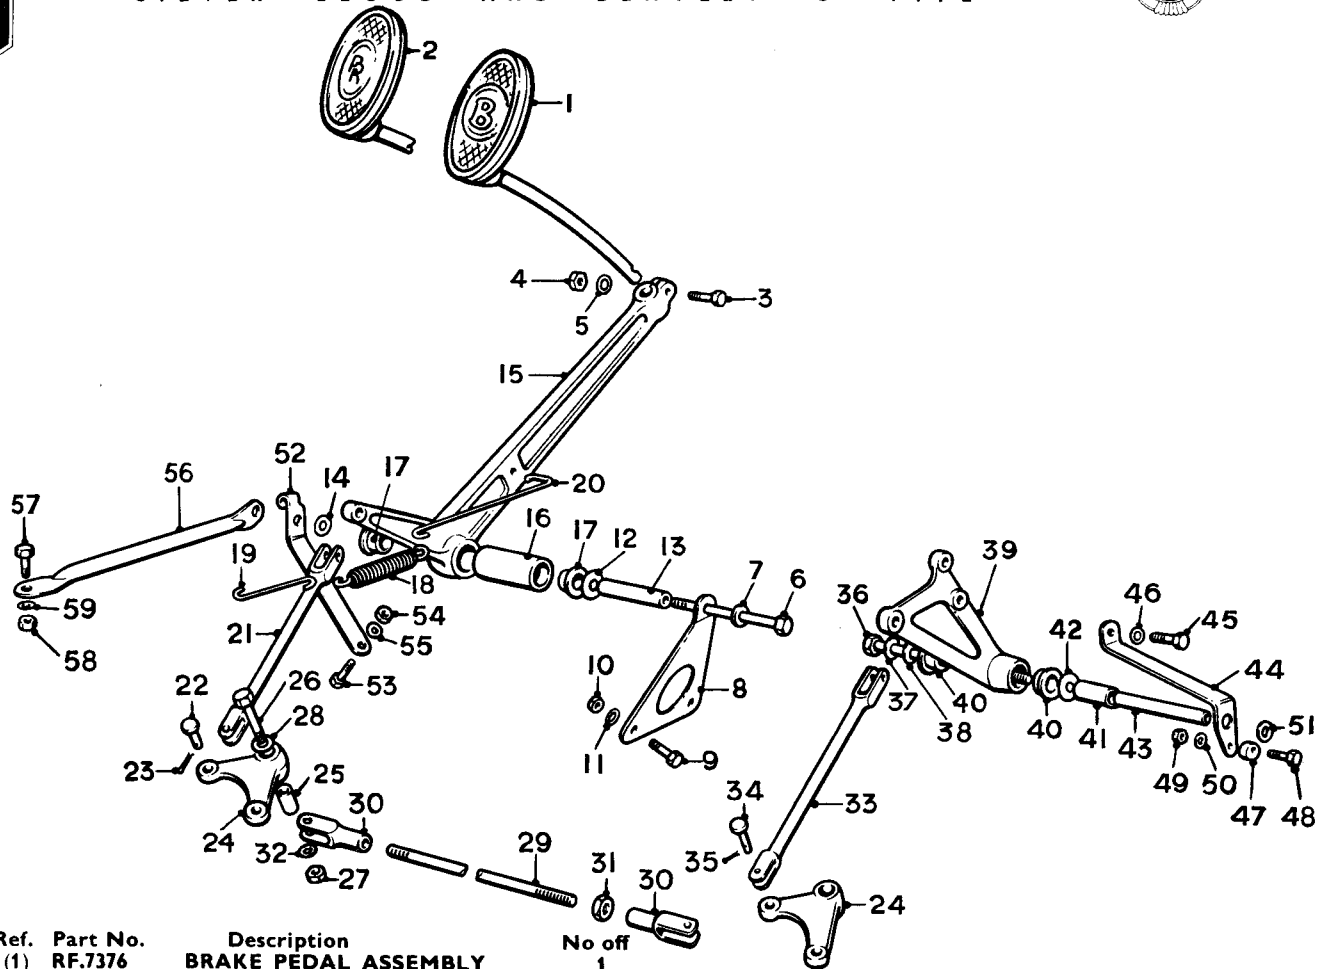

SPARES schedule

SILVER CLOUD AND BENTLEY 'S' TYPE

Ref.	Part No.	Description	No off	Ref.	Part No.	Description	No off
(1)	RF.7376	BRAKE PEDAL ASSEMBLY	1				
(2)	UR.946	BRAKE PEDAL ASSEMBLY	Bentley 1	(29)	UR.936	Rod, inter	1
			Silver Cloud 1	(30)	UG.1184	Jaw, levers	2
(3)	UA.157/Z	Bolt, pedal stem	1	(31)	UA.351	Nut, jaw	1
(4)	UA.302/Z	Nut, bolt	1	(32)	K.4410/Z	Washers	2
(5)	UA.1252/Z	Washer, bolt	1	(33)	UR.934	Link, connecting, 2nd inter lever	1
(6)	UR.1465	Bolt, pivot	1	(34)	K.6507/Z	Pin, jaw	4
(7)	UA.1252/Z	Washer, bolt	1	(35)	K.4608/Z	Pin, split, levers	4
(8)	UR.933	Plate, support	1	(36)	UA.179	Bolt, pivot	1
(9)	UA.152/Z	Bolt, support plate	2	(37)	UA.1252/Z	Washer, bolt	1
(10)	UA.302/Z	Nut, bolt	2	(38)	UG.900	Washer, pivot	1
(11)	UA.1252/Z	Washer, bolt	2		UR.950	LEVER, BELLCRANK, ASSY.	1
(12)	UG.900	Washer, pivot	1	(39)	UR.937	Lever	1
(13)	UR.931	Tube, distance, lever	1	(40)	RF.7381	Bush	2
(14)	UG.900	Washer, pivot	1	(41)	UR.945	Piece, distance, lever	1
	UR.949	BRAKE PEDAL LEVER ASSY.	1	(42)	UG.900	Washer, pivot	1
(15)	UR.930	Lever	1	(43)	UR.941	Piece, distance, stop lamp lever	1
(16)	UR.932	Tube	1	(44)	UR.944	Lever, stop lamp	1
(17)	RF.7381	Bush	2	(45)	UA.102/Z	Bolt, lever	1
(18)	GB.5097	Spring, pull-off	1	(46)	UA.1251/Z	Washer lever	1
(19)	RG.3446	Link, pull-off spring	1	(47)	UR.943	Cam, operating	1
(20)	UR.942	Link, pedal to spring	1	(48)	KC.173/Z	Bolt, cam	1
(21)	UR.934	Link, bellcrank lever to brake lever	1	(49)	K.4307/Z	Nut, bolt	1
(22)	K.6507/Z	Pin, jaw	2	(50)	K.4404/Z	Washer, nut	1
(23)	K.4608/Z	Pin, split	2	(51)	FW.991	Washer, pivot	1
(24)	UR.935	Lever, bellcrank, inter.	2	(52)	UR.926	Bracket, support, lever	1
(25)	UR.952	Tube, distance, bellcranks	2	(53)	UA.152/Z	Bolt, bracket	1
(26)	UA.161/Z	Bolt, levers	2	(54)	UA.302/Z	Nut, bolt	1
(27)	UA.302/Z	Nut, bolt	2	(55)	UA.1252/Z	Washer, nut	1
(28)	UA.1252/Z	Washer, bolt	2	(56)	UR.1291	Stay, lever pivot	1
				(57)	UA.151/Z	Bolt, stay	1
				(58)	UA.352/Z	Nut, stay	1
				(59)	UA.1252/Z	Washer, stay	1

Silver Cloud	...	SWA—SGE-474
Silver Cloud L.W.B.	...	ALC—BLC-32
Bentley	...	AN—FD-39
Bentley L.W.B.	...	ALB 1—16
Continental	...	AF—FM-4

BRAKE PEDAL, L.C. CARS