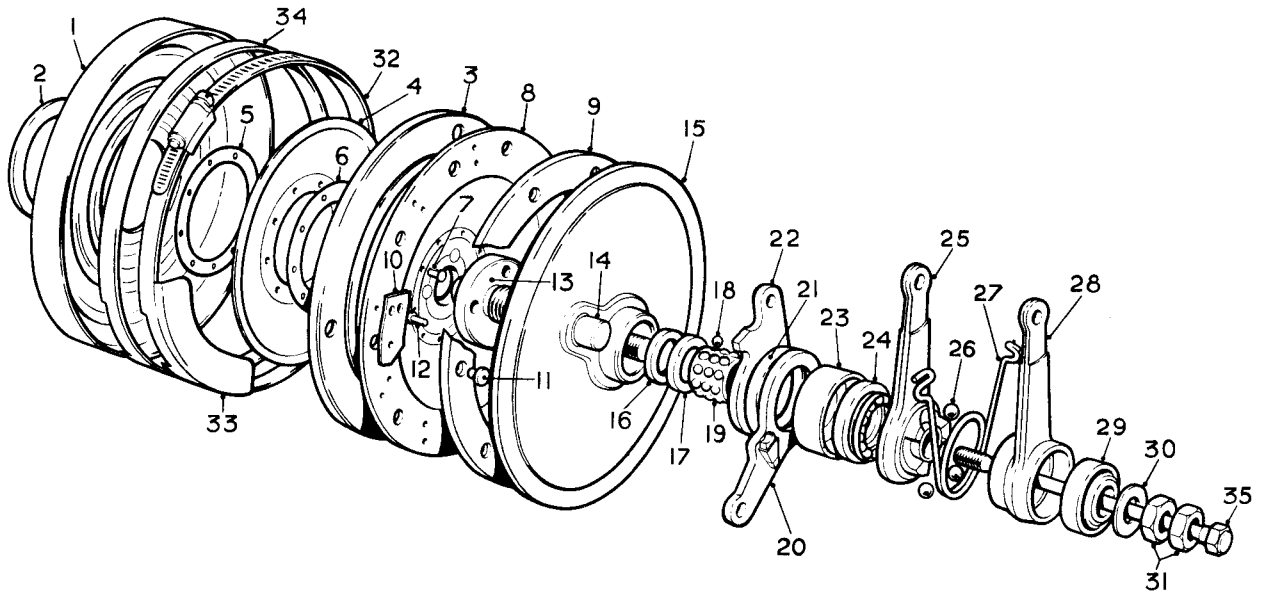

SPARES schedule

SILVER CLOUD AND BENTLEY 'S' TYPE

Ref.	Part No.	Description	No off	Ref.	Part No.	Description	No off
	UG.2475	SERVO MOTOR ASSY.	1		UG.2446	REVERSE LEVER ASSY.	1
(1)	UG.3528	SPRING PLATE ASSY.	1		RG.8021	Bump rubber	1
(2)	UG.2936	Washer	1		RG.8022	Cup, bump	1
	UG.2543	DRIVING PLATE ASSY.	1		UG.2445	Lever	1
(3)	RG.4767	Inertia ring	1	(21)	GB.5083	Washer, levers	1
(4)	RG.4220	Belleville washer	1	(22)	UG.2554	FORWARD LEVER ASSY.	1
(5)	RG.4221	Backing plate	1	(23)	RG.3939	Cover, dust	1
(6)	RG.7148	Washer, adjusting, .003"	As	(24)	GB.3501	THRUST BEARING ASSY.	1
(6)	RG.7149	Washer, adjusting, .005"	reqd.		RG.3100	Cage, thrust race	1
(7)	KB.13126	Rivet	9	(25)	UG.2586	LEVER, CAM, INNER, ASSY.	1
	UG.2541	PLATE AND LININGS ASS.	1		GB.3546	Bush	1
(8)	RG.7150	Plate, driving	1	(26)	RG.6131	Ball	3
(9)	UG.2542	Lining, friction	1		RG.6594	Ball	3 } Alt.
(10)	RG.3905	Spring plate	9	(27)	UG.1247	Spring, torsion	1
(11)	RG.3916	Rivet, lining	9	(28)	UG.2587	LEVER, CAM, OUTER, ASSY.	1
(12)	KB.13123	Rivet, countersunk head	18		GB.3545	Sleeve	1
(13)	UG.805	Shaft	1	(29)	RG.4450	Bearing	1
	UG.3066	PRESSURE PLATE ASSY.	1		RG.5656	Bearing	1 } Alt.
(14)	RG.8073	Pin, operating	1	(30)	UG.1136	Washer, shaft	1
(15)	UG.3052	Plate, pressure	1	(31)	UA.356/Z	Nut	2
(16)	D.54399	Washer, felt	1	(32)	UG.3069	Clip, "Jubilee"	1
(17)	GB.4171	Washer, steel	1	(33)	UG.2907	Excluder, water	1
	RH.210	BEARING, INNER, SHELL, ASS.	1	(34)	UG.2140	Band, sealing	1
(18)	RG.6209	Ball	24	(35)	UG.775	Setscrew, servo shaft	1
	RG.6593	Ball	24		GB.5117	Setscrew, servo shaft	1
(19)	GB.3898	Cage, ball	1				1 } "Continental" with synchro gearbox

SERVO MOTOR.