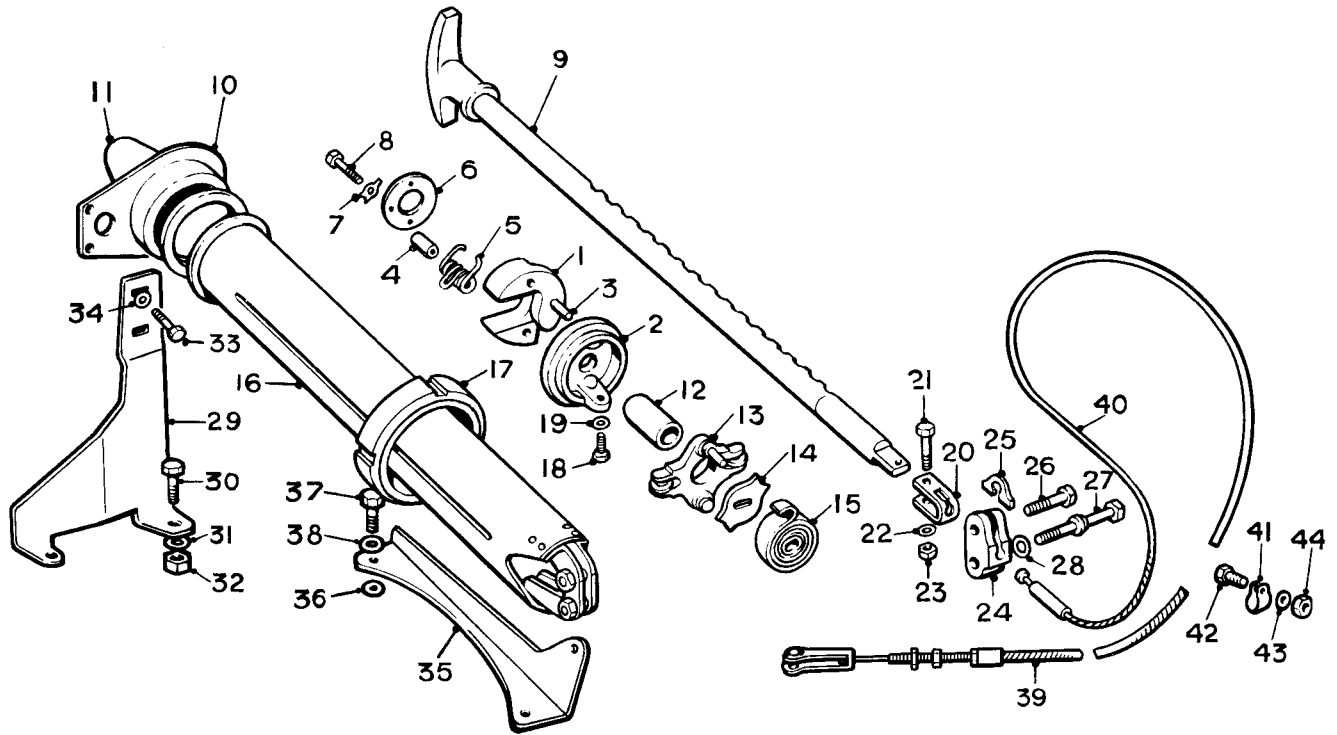

REAR BRAKE LEVERS, RODS AND SUPPORT BRACKETS

SPARES schedule

SILVER CLOUD AND BENTLEY 'S' TYPE

Ref.	Part No.	Description	No off	Ref.	Part No.	Description	No off
	RH.282	HANDBRAKE ASSEMBLY	1	(23)	K.4006/Z	Nut, screw	1
(1)	RG.5723	Pawl	2	(24)	UG.2351	Clamp, conduit	1
(2)	UG.1823	Carrier, pawl	1	(25)	UG.1833	Spacer, clamp	1
(3)	RG.5325	Pin	2	(26)	UA.105/Z	Bolt, clamp	1
(4)	RG.5303	Distance piece, pawl spring	1	(27)	UG.1876	Screw, handbrake to bracket	1
(5)	RG.6208	Spring	1	(28)	UA.1251/Z	Washer, screw	1
(6)	RG.5326	Cover plate	1	(29)	UG.1874	Bracket, upper	1
(7)	KB.7103	Washer, tab	1	(30)	UA.102/Z	Bolt, bracket to panel	2
(8)	KC.106/Z	Screw, cover plate	1	(31)	UA.1251/Z	Washer, bolt	2
(9)	UG.1862	Rod and Handle Assembly	1	(32)	UA.301/Z	Nut, bolt	2
(10)	UG.1865	Plate and Retainer Assembly	1	(33)	UA.102/Z	Bolt, handbrake to bracket	2
(11)	UG.1839	Cover Assembly	1	(34)	UA.2052/Z	Washer, bolt	2
(12)	UG.1821	Stop sleeve	1	(35)	UG.1875	Bracket, lower	1
(13)	UG.1871	Roller Carrier Assembly	1	(36)	FW.337	Washer, packing	1
(14)	UG.1820	Stop plate	1	(37)	UA.102/Z	Bolt, bracket to panel	2
(15)	UG.1817	Return spring	1	(38)	UA.1251/Z	Washer, bolt	2
(16)	UG.1873	Tube Assembly	1	(39)	UG.1201	Cable Assembly	1
(17)	UG.1829	Ring nut	1	(40)	RF.5302	Grommet, cable	1
(18)	K.1907/Z	Screw, tube to carrier	1	(41)	UG.1431	Clip, cable	1
(19)	K.4404/Z	Washer, screw	1	(42)	UA.1501/Z	Bolt, clip	1
(20)	UG.2350	Connector, cable	1	(43)	K.4404/Z	Washer, bolt	1
(21)	UA.1551/Z	Screw, connector	1	(44)	K.4307/Z	Nut, bolt	1
(22)	K.4404/Z	Washer, screw	1		UA.2101/Z	Bolt, blanking, brkt. holes	2