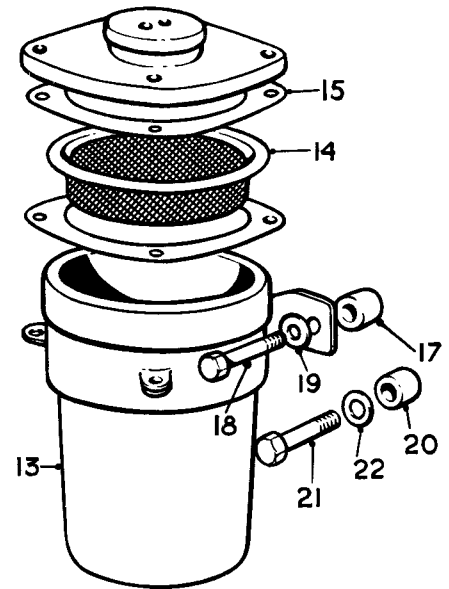

SPARES schedule

SILVER CLOUD AND BENTLEY 'S' TYPE

Ref.	Part No.	Description	No off
(1)	UR.3234	Hose, short, 1" m/cylinder	1
	UR.3235	Hose, short, 3/4" m/cylinder	1
(2)	RE.9418	Clip, Jubilee	2
(3)	UR.3237	Pipe, m/cylinder to reservoir hose	2
(4)	UR.3290	Clip, pipes to floor	4
(5)	KC.179/Z	Screw, clip	2
(6)	K.4006/Z	Nut, screw	2
(7)	K.4404/Z	Washer, screw	2
(8)	UR.3231	Hose, long, 1" m/cylinder	1
	UR.3285	Hose, long, 1" m/cylinder	1
	UR.3285	Cars with twin heater matrix	1
	UR.3285	Hose, long, 3/4" m/cylinder	1
(9)	UR.3289	Clip, hose	4
(10)	KC.171/Z	Screw, clip to valance	1
	UA.505/Z	Screw, clip to valance	1
	K.9714/Z	Distance piece, clip	1
		Cars with interior cooling system	
(11)	K.4404/Z	Washer, screw	1
(12)	UR.1734	Clip, hose to reservoir	2
(13)	UR.3246	Reservoir	2
(14)	UR.2837	Filter, reservoir	2
(15)	UR.2842	Gasket, filter	4
(16)	UR.3214	Connection	2
(17)	UR.1362	Distance piece, rear tank	2
(18)	UA.107/Z	Bolt, rear tank	2
(19)	K.4407/Z	Washer, bolt	2
(20)	UR.2852	Distance piece, front tank	4
(21)	UA.108/Z	Bolt, front tank	2
(22)	K.4407/Z	Washer, bolt	2

RESERVOIR AND SUPPLY PIPES