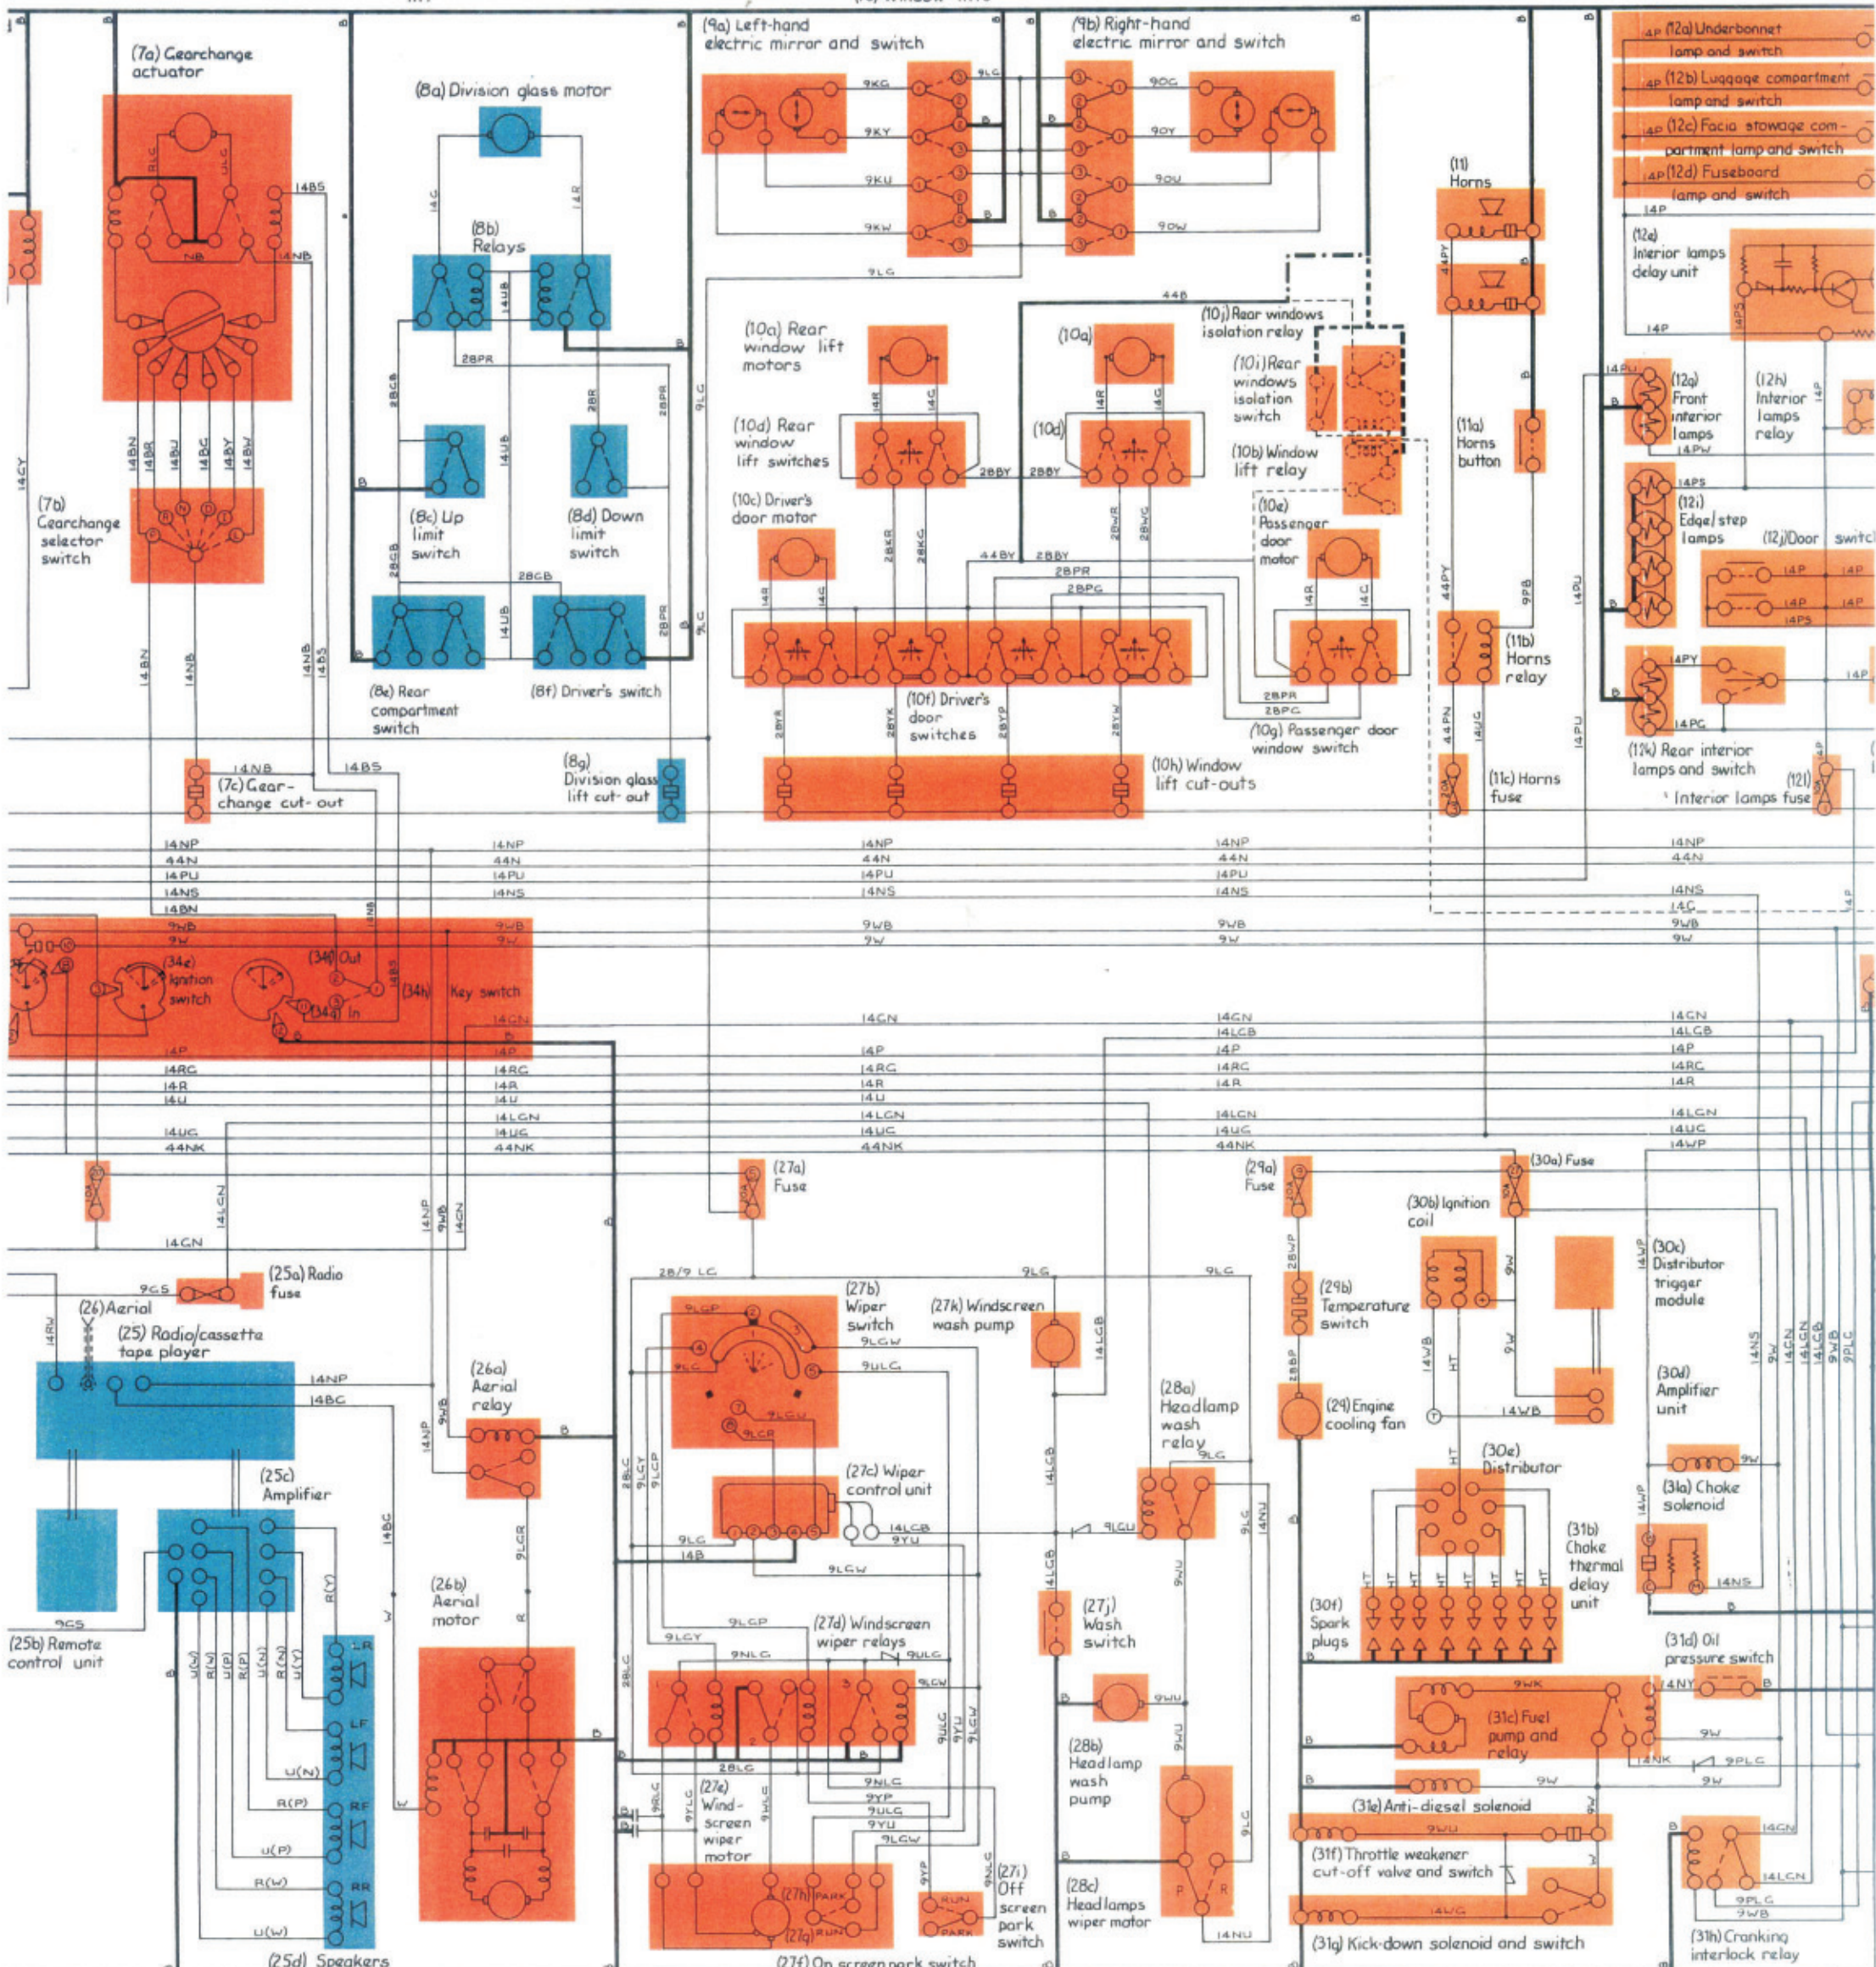

(7) Gearchange

(8) Division glass lift

(9) Electric mirrors
(10) Window lifts

(11) Horns

(12) Interior lamps

(A) --- Denotes left-hand drive only wiring
 (B) - - - Denotes cable deleted on left-hand drive cars
 (C) ■ Denotes circuits applicable only to Silver Spur cars fitted with centre division

(12) Interior lamps

(13) Direction indicators and hazard warning

(14) Speed control, stop lamps, and reversing lamps

(15) Rear compartment air conditioning

(16) Rear window demister

Fuel system

(32) Instruments and warning lamps

(33) Speedometer

(17n) Lower

(17q) Tempe /pres sensc
(17q-c) Compr ambier therm

(17) Air conditioning system (ACU)