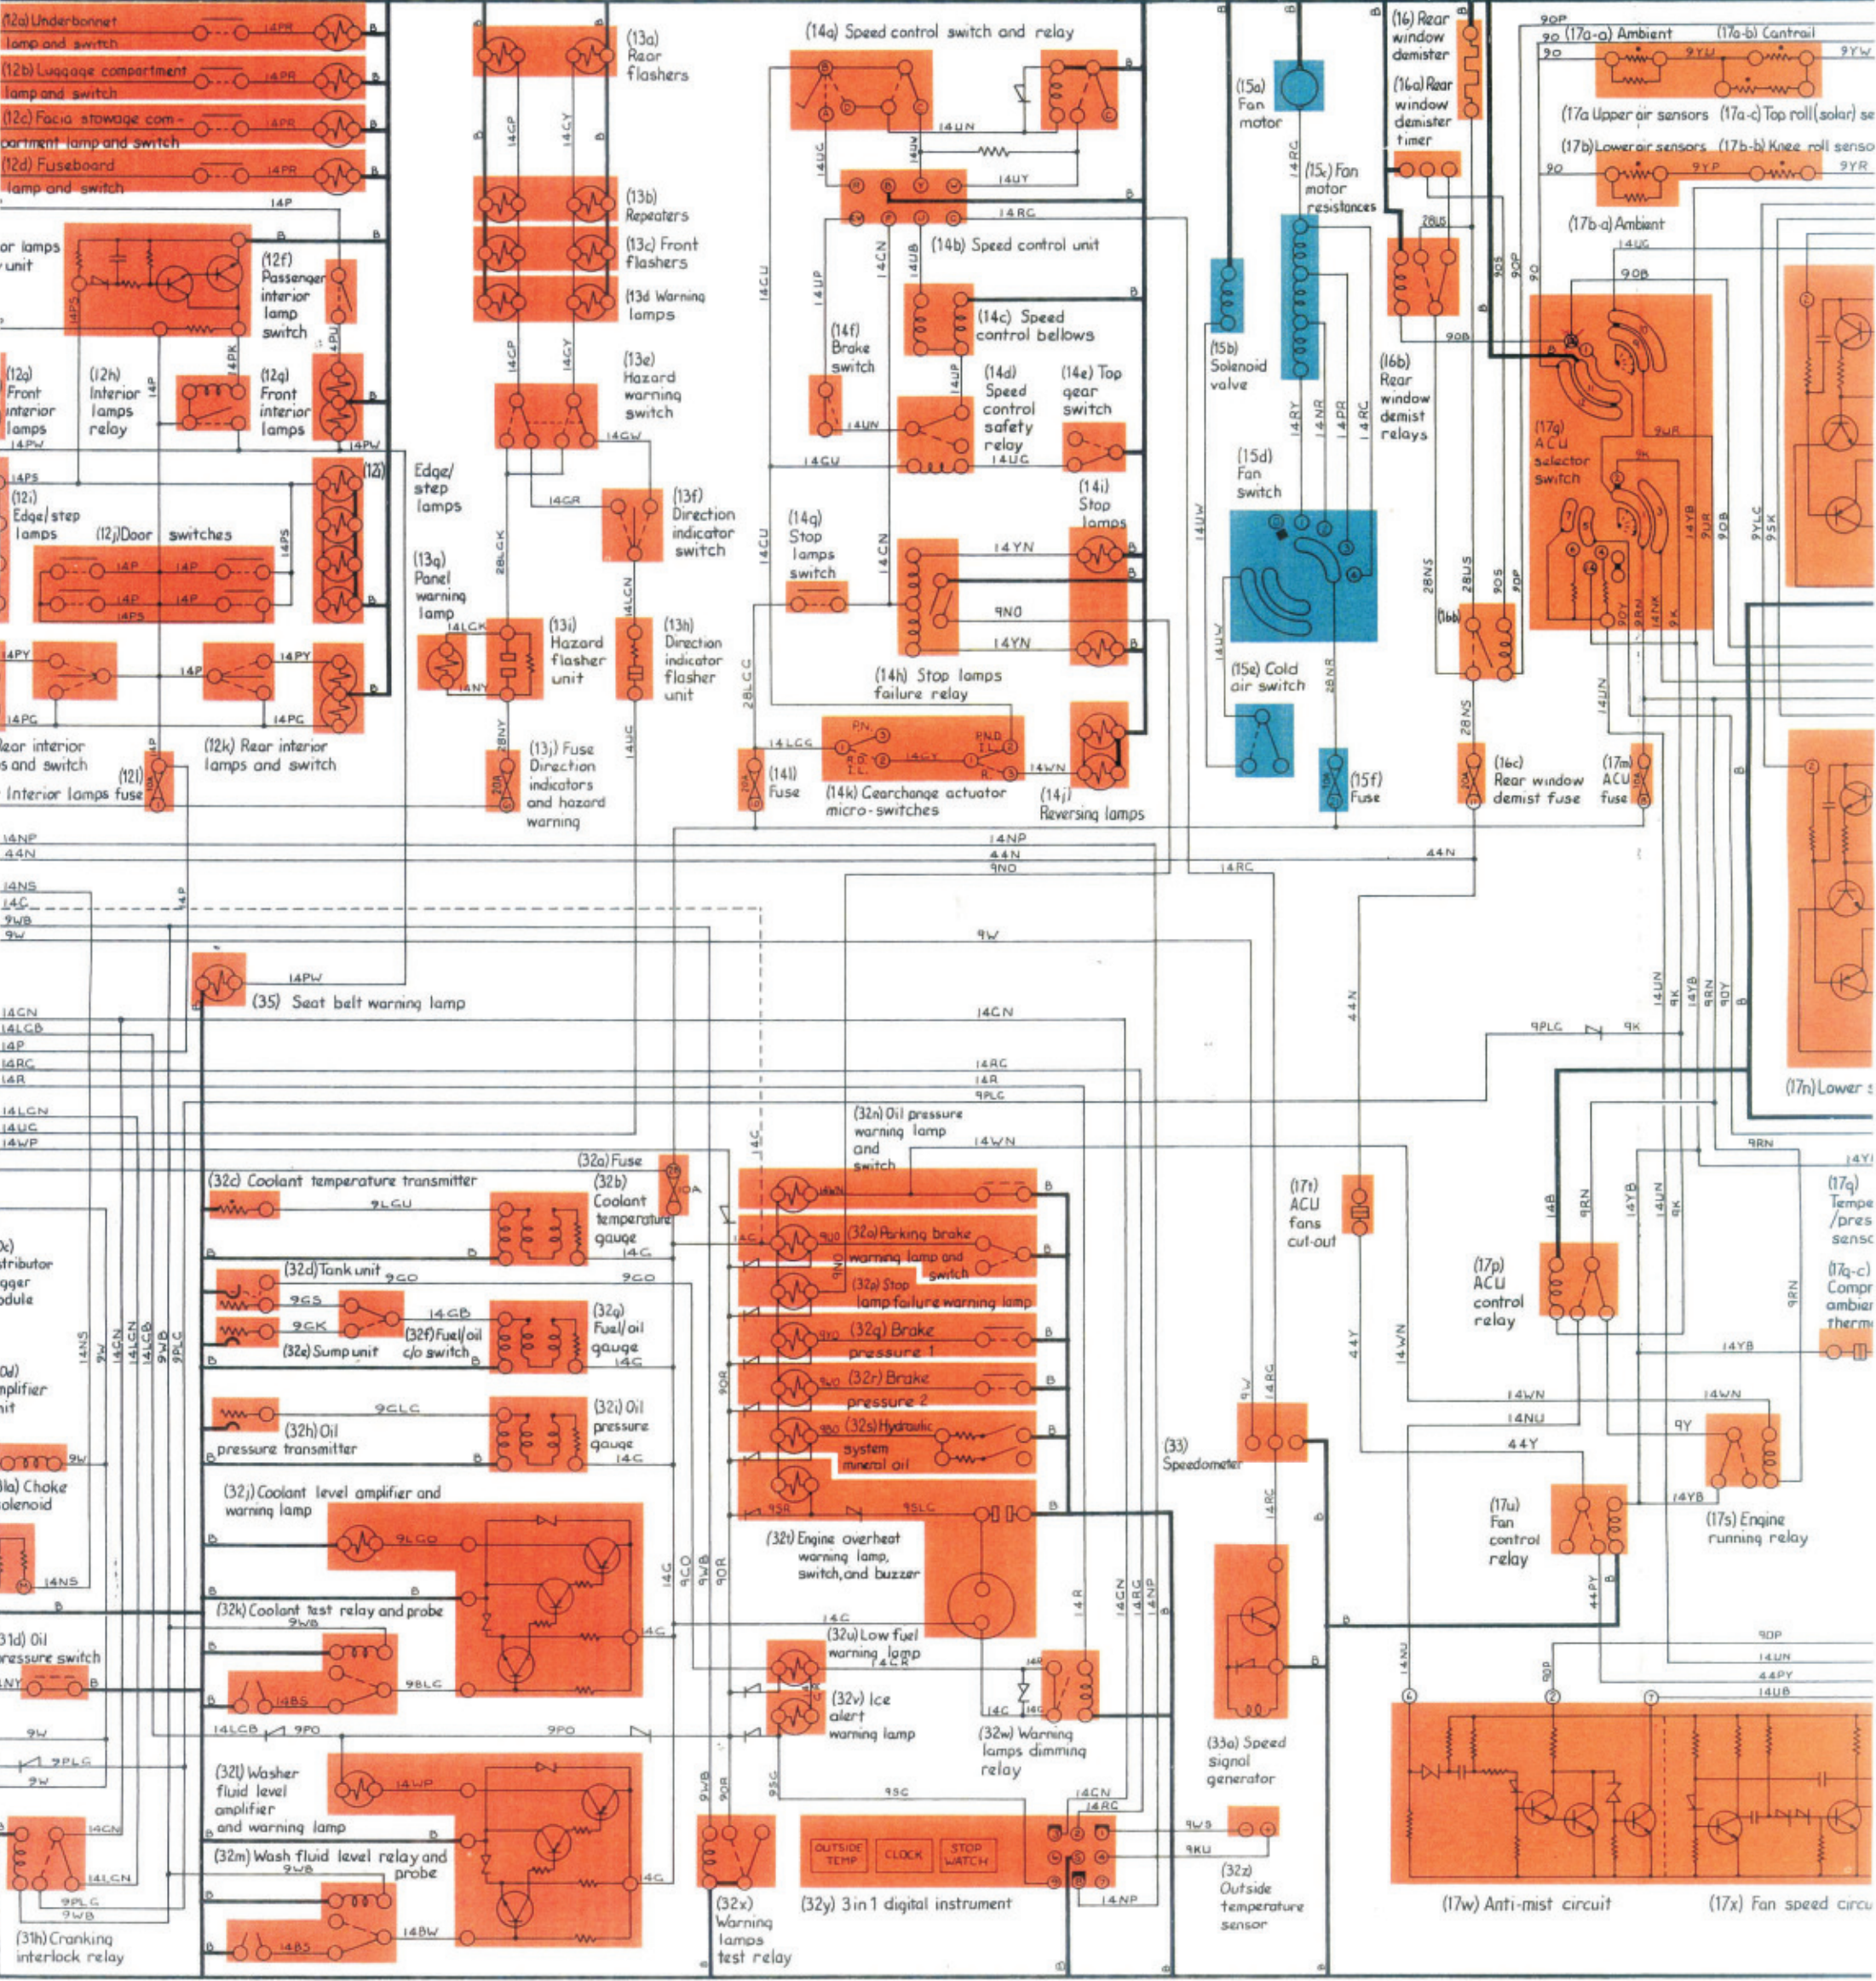

(7) Gearchange

(8) Division glass lift

(9) Electric mirrors
(10) Window lifts

(11) Horns

(12) Interior lamps

(A) --- Denotes left-hand drive only wiring
 (B) - - - Denotes cable deleted on left-hand drive cars
 (C) ■ Denotes circuits applicable only to Silver Spur cars fitted with centre division

(12) Interior lamps

(13) Direction indicators and hazard warning

(14) Speed control, stop lamps, and reversing lamps

(15) Rear compartment air conditioning

(16) Rear window demister

Fuel system

(32) Instruments and warning lamps

(33) Speedometer

(17n) Lower

(17q) Tempe /pres sensc
(17q-c) Compr ambier therm

(17) Air conditioning system (ACU)