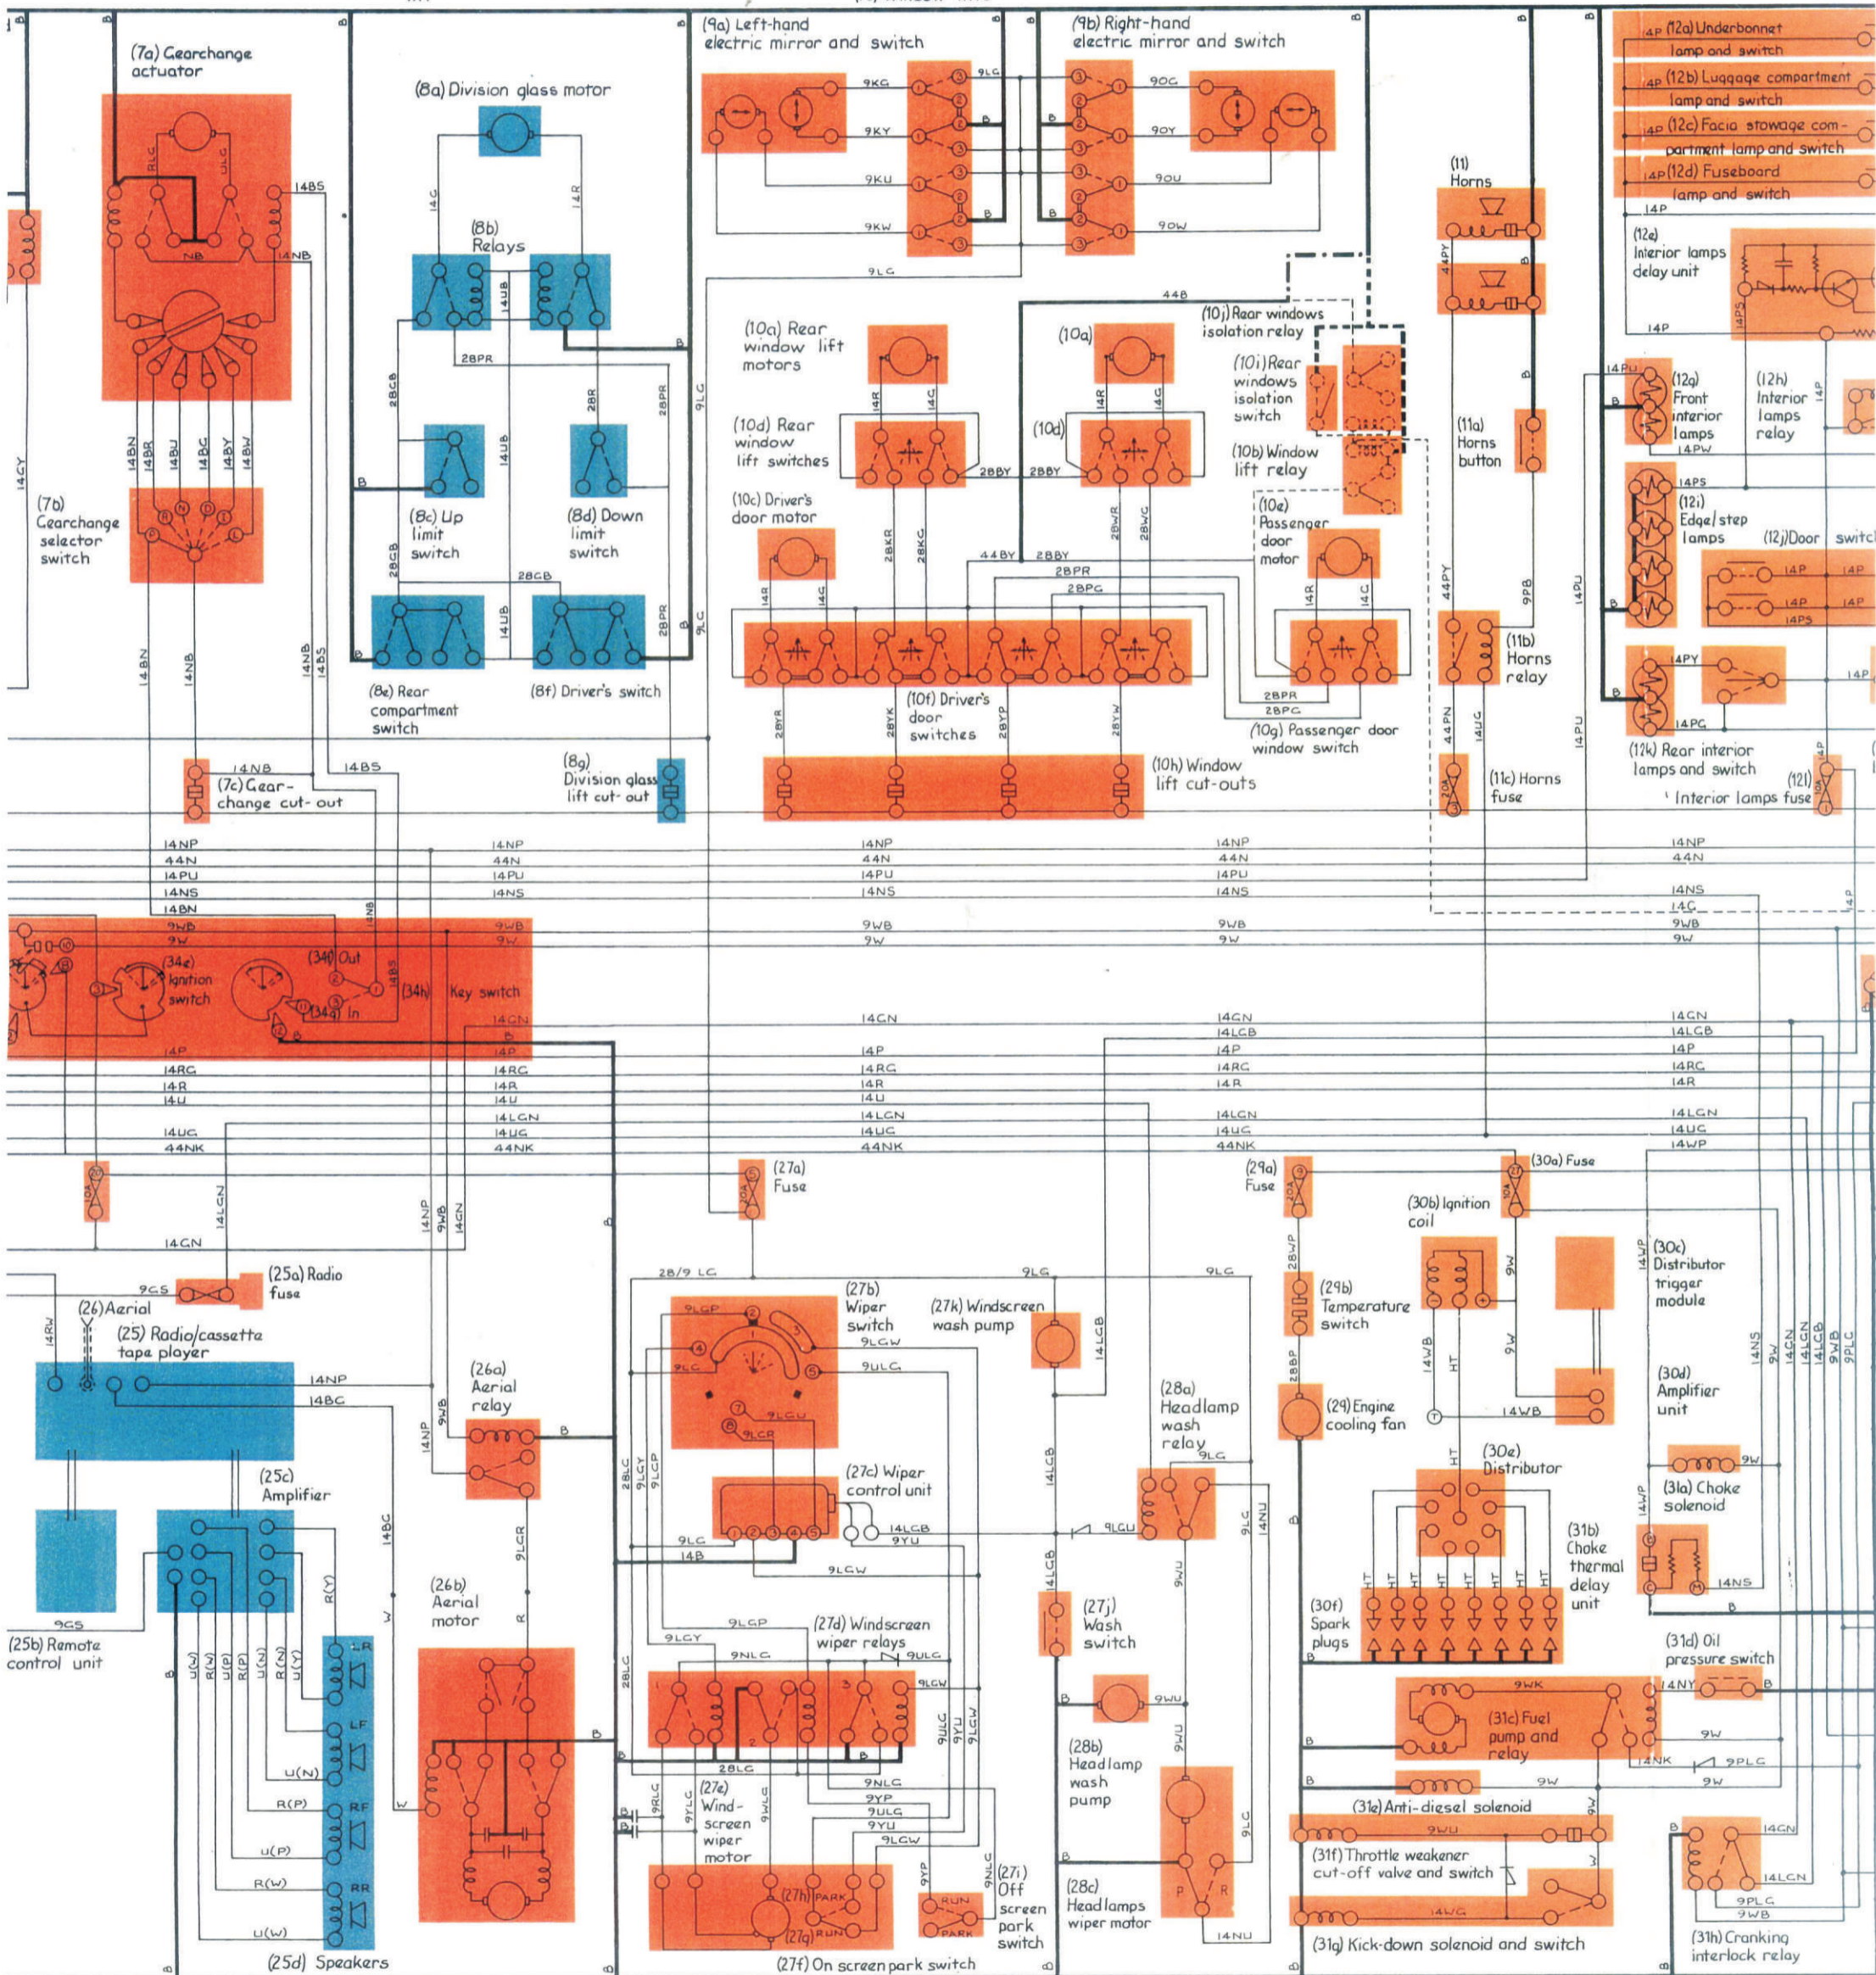

(7) Gearchange

(8) Division glass lift

(9) Electric mirrors
(10) Window lifts

(11) Horns

(12) Interior lamps

(A) --- Denotes left-hand drive only wiring
 (B) --- Denotes cable deleted on left-hand drive cars
 (C) --- Denotes circuits applicable only to Silver Spur cars fitted with centre division

(12) Interior lamps

(13) Direction indicators and hazard warning

(14) Speed control, stop lamps, and reversing lamps

(15) Rear compartment air conditioning

(16) Rear window demister

(32) Instruments and warning lamps

(33) Speedometer

Fuel system