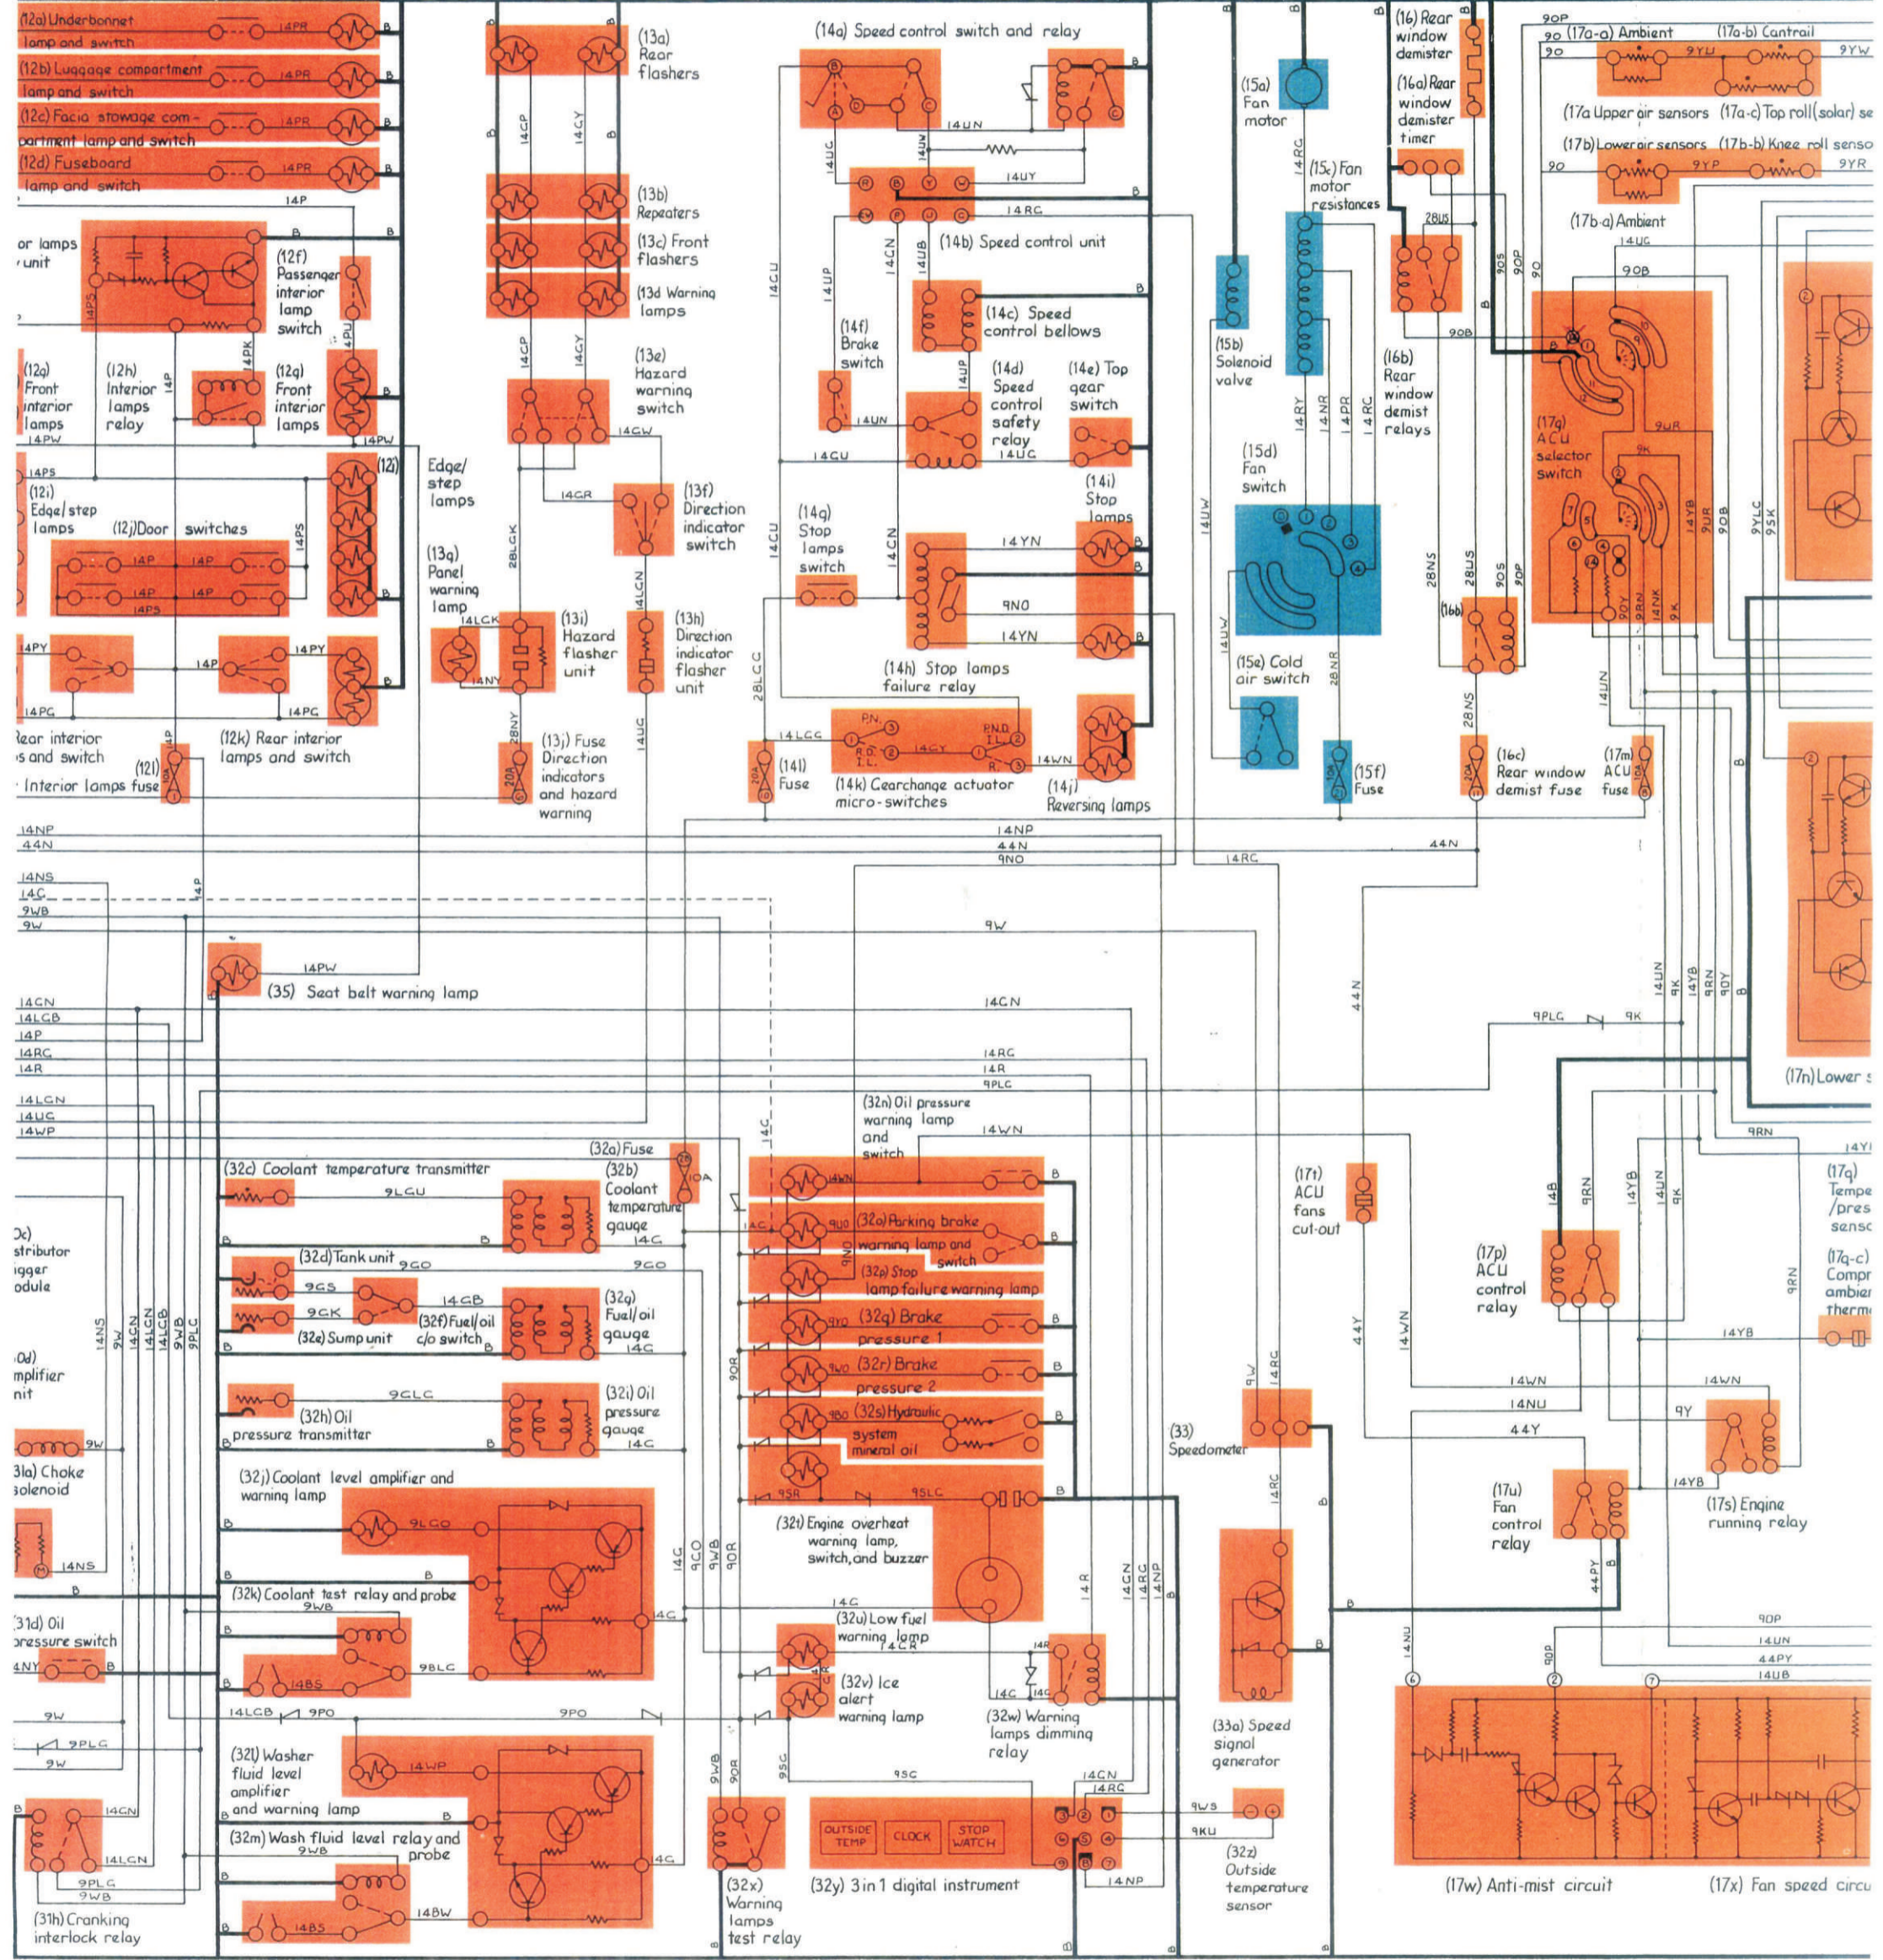

(7) Gearchange

(8) Division glass lift

(9) Electric mirrors
(10) Window lifts

(11) Horns

(12) Interior lamps

(A) --- Denotes left-hand drive only wiring
 (B) --- Denotes cable deleted on left-hand drive cars
 (C) --- Denotes circuits applicable only to Silver Spur cars fitted with centre division

(12) Interior lamps

(13) Direction indicators and hazard warning

(14) Speed control, stop lamps, and reversing lamps

(15) Rear compartment air conditioning

(16) Rear window demister

(32) Instruments and warning lamps

(33) Speedometer

Fuel system